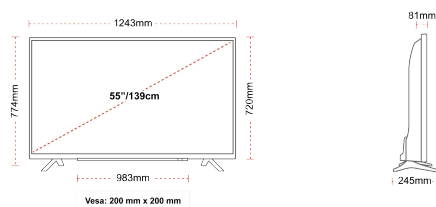

G

82kWh/1000

G
HDR
 123kWh/1000

HIGHLIGHTS

- ⌵ 4K HDR UHD
- ⌵ TRU Picture Engine
- ⌵ 3x HDMI, 2x USB
- ⌵ Dolby Vision HDR
- ⌵ HDR10 & HLG
- ⌵ Internal WLAN

CONNECTIONS

SIZE

DISPLAY

Screen Size (inch / cm)	55" / 139cm
Panel Type	DLED
Resolution	Ultra HD (3840 x 2160)
Brightness	350

SOUND

Dolby Audio™	Yes
Audio Output Power (RMS)	2x10W
Speaker Type	Down Firing
Internal Subwoofer	No
Sound Modes	Music, Movie, Speech, Classic, Flat, User
DTS	Yes
Equalizer	5 band
Onkyo	No

MECHANICAL

Boxed dimensions (mm)	1369 x 154 x 860
Dimensions with stand (mm)	1243 x 245 x 765
Dimensions without Stand (mm)	1243 x 81 x 719
Gross Weight (kg)	18,5
Net Weight (kg)	14,0
VESA (Wall mount) WxH	200mm x 200mm
Screw Size	M6