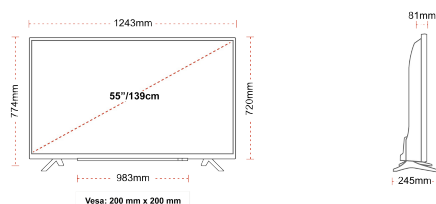

G

82kWh/1000

G

HDR
 123kWh/1000

HIGHLIGHTS

- ⌕ 4K HDR UHD
- ⌕ TRU Picture Engine
- ⌕ 3x HDMI, 2x USB
- ⌕ Dolby Vision HDR
- ⌕ HDR10 & HLG
- ⌕ Internal WLAN

CONNECTIONS

SIZE

DISPLAY

Screen Size (inch / cm)	55" / 139cm
Panel Type	DLED
Resolution	Ultra HD (3840 x 2160)
Brightness	350

SOUND

Dolby Audio™	Yes
Audio Output Power (RMS)	2x10W
Speaker Type	Down Firing
Internal Subwoofer	No
Sound Modes	Music, Movie, Speech, Classic, Flat, User
DTS	Yes
Equalizer	5 band
Onkyo	No

MECHANICAL

Boxed dimensions (mm)	1369 x 154 x 860
Dimensions with stand (mm)	1243 x 245 x 765
Dimensions without Stand (mm)	1243 x 81 x 719
Gross Weight (kg)	18,5
Net Weight (kg)	14,0
VESA (Wall mount) WxH	200mm x 200mm
Screw Size	M6