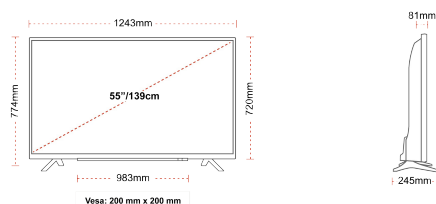

G

82kWh/1000

G
HDR
 123kWh/1000

HIGHLIGHTS

- ⌕ 4K HDR UHD
- ⌕ TRU Picture Engine
- ⌕ 3x HDMI, 2x USB
- ⌕ Dolby Vision HDR
- ⌕ HDR10 & HLG
- ⌕ Internal WLAN

CONNECTIONS

SIZE

DISPLAY

Screen Size (inch / cm)	55" / 139cm
Panel Type	DLED
Resolution	Ultra HD (3840 x 2160)
Brightness	350

SOUND

Dolby Audio™	Yes
Audio Output Power (RMS)	2x10W
Speaker Type	Down Firing
Internal Subwoofer	No
Sound Modes	Music, Movie, Speech, Classic, Flat, User
DTS	Yes
Equalizer	5 band
Onkyo	No

MECHANICAL

Boxed dimensions (mm)	1369 x 154 x 860
Dimensions with stand (mm)	1243 x 245 x 765
Dimensions without Stand (mm)	1243 x 81 x 719
Gross Weight (kg)	18,5
Net Weight (kg)	14,0
VESA (Wall mount) WxH	200mm x 200mm
Screw Size	M6