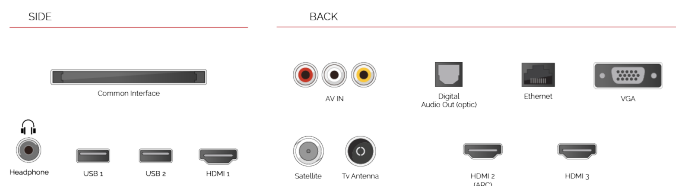

G

82kWh/1000

G

HDR
 123kWh/1000

HIGHLIGHTS

- ⌕ 4K HDR UHD
- ⌕ TRU Picture Engine
- ⌕ 3x HDMI, 2x USB
- ⌕ Dolby Vision HDR
- ⌕ HDR10 & HLG
- ⌕ Internal WLAN

CONNECTIONS

SIZE

DISPLAY

Screen Size (inch / cm)	55" / 139cm
Panel Type	DLED
Resolution	Ultra HD (3840 x 2160)
Brightness	350

SOUND

Dolby Audio™	Yes
Audio Output Power (RMS)	2x10W
Speaker Type	Down Firing
Internal Subwoofer	No
Sound Modes	Music, Movie, Speech, Classic, Flat, User
DTS	Yes
Equalizer	5 band
Onkyo	No