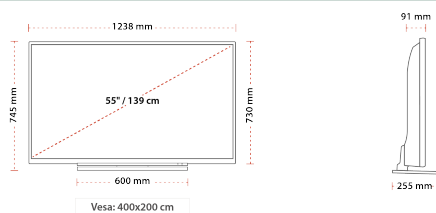

## SIZE

## DISPLAY

Screen Size (inch / cm)	55" / 140cm
Panel Type	D-LED
Resolution	UHD (3840 x 2160)
Brightness	350