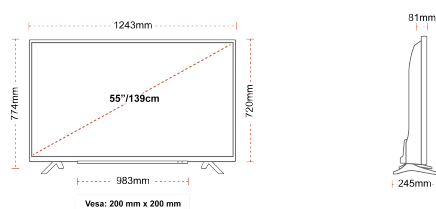

HIGHLIGHTS

- ⌵ Ultra HD (4K)
- ⌵ 3x HDMI, 2x USB
- ⌵ Dolby Vision HDR
- ⌵ Sound by Onkyo
- ⌵ HDR10
- ⌵ HLG (Hybrid Log Gamma)

CONNECTIONS

SIZE

DISPLAY

Screen Size (inch / cm)	55" / 139cm
Panel Type	D-LED
Resolution	UHD (3840 x 2160)
Brightness	350

MECHANICAL

Boxed dimensions (mm)	1369 x 154 x 860
Dimensions with stand (mm)	1243 x 245 x 774
Dimensions without Stand (mm)	1243 x 81 x 720
Gross Weight (kg)	18,5
Net Weight (kg)	14
VESA (Wall mount) WxH	200mm x 200mm