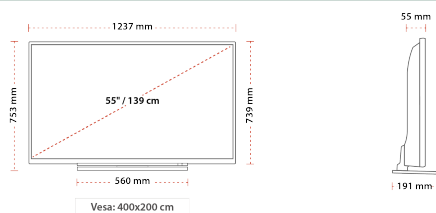

## SIZE

## DISPLAY

Screen Size (inch / cm)	55" / 139cm
Panel Type	ELED
Resolution	Ultra HD (3840 x 2160)
Brightness	300

## MECHANICAL

Boxed dimensions (mm)	1369 x 145 x 874
Dimensions with stand (mm)	191 x 1237 x 753
Dimensions without Stand (mm)	55 x 1237 x 739
Gross Weight (kg)	27,5
Net Weight (kg)	22
VESA (Wall mount) WxH	400mm x 200mm