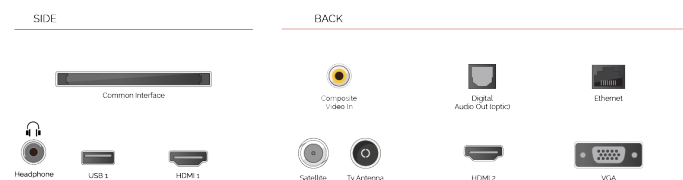

CONNECTIONS

SIZE