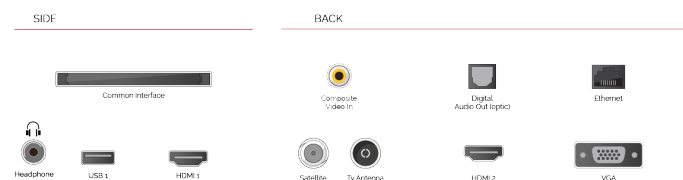

Dolby Vision

Immerse yourself in the on-screen action with one of our Toshiba Dolby Vision compatible TVs. The preferred HDR video format of movie makers around the world, Dolby Vision uses dynamic metadata to read and calculate exactly the right brightness level for every TV frame.

HIGHLIGHTS

- ⌕ 4K HDR UHD
- ⌕ TRU Picture Engine
- ⌕ 4x HDMI, 2x USB
- ⌕ Dolby Vision HDR
- ⌕ Wide Color Gamut (WCG)
- ⌕ Sound by Onkyo

CONNECTIONS

SIZE

DISPLAY

Screen Size (inch / cm)	55" / 139cm
Panel Type	ELED
Resolution	Ultra HD (3840 x 2160)
Brightness	300