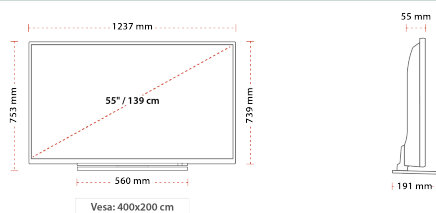

HIGHLIGHTS

- ⌕ 4K HDR UHD
- ⌕ TRU Picture Engine
- ⌕ 4x HDMI, 2x USB
- ⌕ Dolby Vision HDR
- ⌕ Wide Color Gamut (WCG)
- ⌕ Sound by Onkyo

CONNECTIONS

SIZE

DISPLAY

Screen Size (inch / cm)	55" / 139cm
Panel Type	ELED
Resolution	Ultra HD (3840 x 2160)
Brightness	300

MECHANICAL

Boxed dimensions (mm)	1369 x 145 x 874
Dimensions with stand (mm)	191 x 1237 x 753
Dimensions without Stand (mm)	55 x 1237 x 739
Gross Weight (kg)	27,5
Net Weight (kg)	22
VESA (Wall mount) WxH	400mm x 200mm