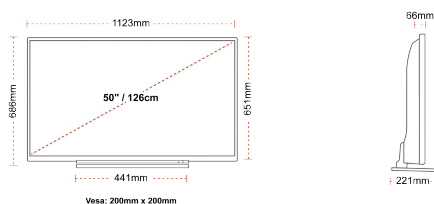

DISPLAY

Screen Size (inch / cm)	50" / 126cm
Panel Type	Direct Back Light (DLED)
Resolution	Ultra HD (3840 x 2160)
Brightness	320

SOUND

Dolby Audio™	Yes
Audio Output Power (RMS)	2x10W
Speaker Type	Down Firing
Internal Subwoofer	Yes
Sound Modes	Music, Movie, Speech, Classic, Flat, User
DTS	Yes
Equalizer	5 band
Onkyo	Sound by Onkyo

MECHANICAL

Boxed dimensions (mm)	1215 x 154 x 780
Dimensions with stand (mm)	1123 x 221 x 686
Dimensions without Stand (mm)	1123 x 66 x 651
Gross Weight (kg)	19
Net Weight (kg)	15
VESA (Wall mount) WxH	200mm x 200mm
Screw Size	M6