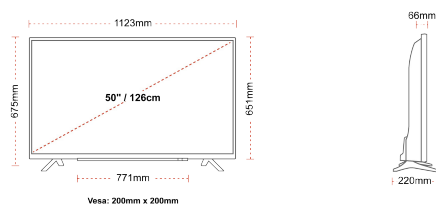

DISPLAY

Screen Size (inch / cm)	50" / 126cm
Panel Type	Direct Back Light (DLED)
Resolution	Ultra HD (3840 x 2160)
Brightness	320

SOUND

Dolby Audio™	Yes
Audio Output Power (RMS)	2x10W
Speaker Type	Down Firing
Internal Subwoofer	Yes
Sound Modes	Music, Movie, Speech, Classic, Flat, User
DTS	Yes
Equalizer	5 band
Onkyo	Sound by Onkyo

MECHANICAL

Boxed dimensions (mm)	1215 x 154 x 780
Dimensions with stand (mm)	1123 x 220 x 675
Dimensions without Stand (mm)	1123 x 66 x 651
Gross Weight (kg)	16
Net Weight (kg)	12
VESA (Wall mount) WxH	200mm x 200mm
Screw Size	M6