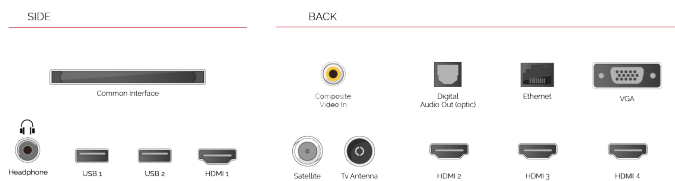

G

71kWh/1000

G

HIGHLIGHTS

- ⊗ 4K HDR UHD
- ⊗ TRU Picture Engine
- ⊗ 4x HDMI, 2x USB
- ⊗ Dolby Vision HDR
- ⊗ Sound by Onkyo
- ⊗ Dolby Atmos

CONNECTIONS

SIZE

DISPLAY

Screen Size (inch / cm)	50" / 126cm
Panel Type	Direct Back Light (DLED)
Resolution	Ultra HD (3840 x 2160)
Brightness	320

SOUND

Dolby Audio™	Yes
Audio Output Power (RMS)	2x10W
Speaker Type	Down Firing
Internal Subwoofer	Yes
Sound Modes	Music, Movie, Speech, Classic, Flat, User
DTS	Yes
Equalizer	5 band
Onkyo	Sound by Onkyo