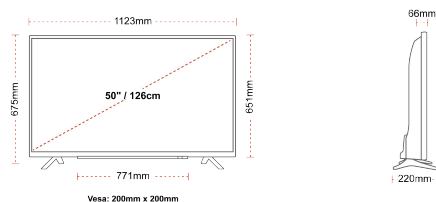

DISPLAY

Screen Size (inch / cm)	50" / 126cm
Panel Type	Direct Back Light (DLED)
Resolution	Ultra HD (3840 x 2160)
Brightness	320

SOUND

Dolby Audio™	Yes
Audio Output Power (RMS)	2x10W
Speaker Type	Down Firing
Internal Subwoofer	Yes
Sound Modes	Music, Movie, Speech, Classic, Flat, User
DTS	Yes
Equalizer	5 band
Onkyo	Sound by Onkyo

ACCESSORIES

Remote Control	Yes
Remote Control Battery	Yes
Quick Start Guide	Yes
Small Remote Control	No

VIDEO

Wide Color Gamut	No
HDR	Yes
Dolby Vision HDR	Yes
TRU Flow	Yes
TRU Resolution	Yes
TRU Micro Dimming	Yes

TUNER / BROADCASTING

HEVC (H.265) Decoder	Yes
Tuner Type	HD DVB-T2/C/S2
UHD from Satellite	Yes
Dual Tuner	No
Electronic Program Guide (EPG)	Yes
Auto Search	Yes
Program Storage Capacity (Analog)	200
Program Storage Capacity (Digital S/S2)	10000
Program Storage Capacity (Digital T/T2/C)	800

CONNECTIONS

CI+	Yes
HDMI™	4 HDMI
USB	2 USB
Component (YPbPr) in	via VGA
Composite Video/Audio in	Yes
Scart	No
Ethernet	Yes
Headphone Out	Yes
Antenna Input	Yes
VGA (PC in - D-Sub15)	Yes

SMART TV FEATURES

HBBTV ver 2.0.2	Yes
Smart Portal	Toshiba
Toshiba TV Smart Center	Yes
Web Browser	Yes
Netflix	Yes
YouTube™	Yes
Bluetooth	Yes
Screen Mirroring	Miracast
Prime Video	Yes
Google Assistant	Works with Google Assistant
Amazon Alexa	Works with Alexa

MECHANICAL

Boxed dimensions (mm)	1215 x 154 x 780
Dimensions with stand (mm)	1123 x 220 x 675
Dimensions without Stand (mm)	1123 x 66 x 651
Gross Weight (kg)	16
Net Weight (kg)	12
VESA (Wall mount) WxH	200mm x 200mm
Screw Size	M6

POWER / ENERGY

Stand-By Energy Consumption (Average)	<0.5W
Working Voltage - Frequency	220-240V AC
12V TV (Mobile TV)	No