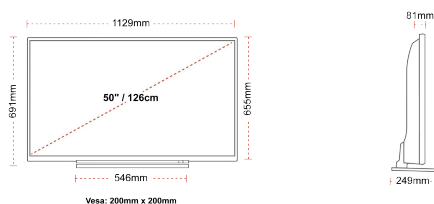

CONNECTIONS

SIZE

DISPLAY

Screen Size (inch / cm)	50" / 126cm
Panel Type	Direct Back Light (DLED)
Resolution	Ultra HD (3840 x 2160)
Brightness	350

SOUND

Dolby Audio™	Yes
Audio Output Power (RMS)	2x10W
Speaker Type	Down Firing
Internal Subwoofer	No
Sound Modes	Music, Movie, Speech, Classic, Flat, User
DTS	Yes
Equalizer	5 band
Onkyo	Sound by Onkyo

MECHANICAL

Boxed dimensions (mm)	1215 x 154 x 780
Dimensions with stand (mm)	1129 x 249 x 691
Dimensions without Stand (mm)	1129 x 81 x 655
Gross Weight (kg)	17
Net Weight (kg)	13
VESA (Wall mount) WxH	200mm x 200mm
Screw Size	M6