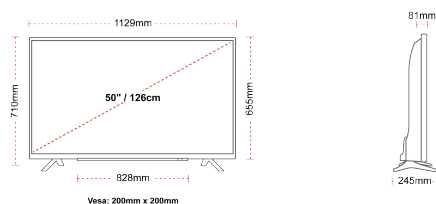

DISPLAY

Screen Size (inch / cm)	50" / 126cm
Panel Type	Direct Back Light (DLED)
Resolution	Ultra HD (3840 x 2160)
Brightness	350

SOUND

Dolby Audio™	Yes
Audio Output Power (RMS)	2x10W
Speaker Type	Down Firing
Internal Subwoofer	No
Sound Modes	Music, Movie, Speech, Classic, Flat, User
DTS	Yes
Equalizer	5 band
Onkyo	Sound by Onkyo

MECHANICAL

Boxed dimensions (mm)	1215 x 154 x 780
Dimensions with stand (mm)	1129 x 245 x 710
Dimensions without Stand (mm)	1129 x 81 x 655
Gross Weight (kg)	15
Net Weight (kg)	11
VESA (Wall mount) WxH	200mm x 200mm
Screw Size	M6