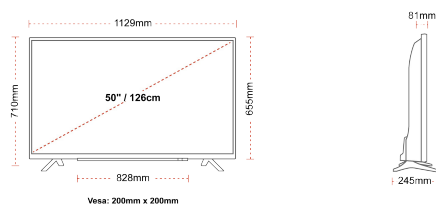

## SIZE

## DISPLAY

Screen Size (inch / cm)	50" / 126cm
Panel Type	Direct Back Light (DLED)
Resolution	Ultra HD (3840 x 2160)
Brightness	350

## MECHANICAL

Boxed dimensions (mm)	1215 x 154 x 780
Dimensions with stand (mm)	1129 x 245 x 710
Dimensions without Stand (mm)	1129 x 81 x 655
Gross Weight (kg)	15
Net Weight (kg)	11
VESA (Wall mount) WxH	200mm x 200mm
Screw Size	M6