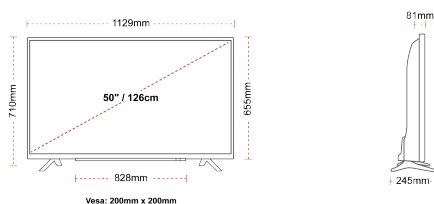

DISPLAY

Screen Size (inch / cm)	50" / 126cm
Panel Type	Direct Back Light (DLED)
Resolution	Ultra HD (3840 x 2160)
Brightness	350

SOUND

Dolby Audio™	Yes
Audio Output Power (RMS)	2x10W
Speaker Type	Down Firing
Internal Subwoofer	No
Sound Modes	Music, Movie, Speech, Classic, Flat, User
DTS	Yes
Equalizer	5 band
Onkyo	Sound by Onkyo

MECHANICAL

Boxed dimensions (mm)	1215 x 154 x 780
Dimensions with stand (mm)	1129 x 245 x 710
Dimensions without Stand (mm)	1129 x 81 x 655
Gross Weight (kg)	15
Net Weight (kg)	11
VESA (Wall mount) WxH	200mm x 200mm
Screw Size	M6