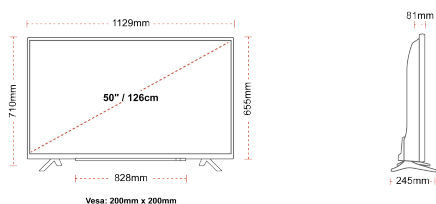

## SIZE

## DISPLAY

Screen Size (inch / cm)	50" / 126cm
Panel Type	Direct Back Light (DLED)
Resolution	Ultra HD (3840 x 2160)
Brightness	350

## MECHANICAL

Boxed dimensions (mm)	1215 x 154 x 780
Dimensions with stand (mm)	1129 x 245 x 710
Dimensions without Stand (mm)	1129 x 81 x 655
Gross Weight (kg)	15
Net Weight (kg)	11
VESA (Wall mount) WxH	200mm x 200mm
Screw Size	M6