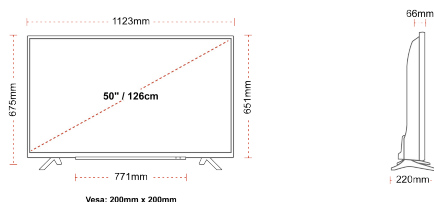

SIZE

DISPLAY

Screen Size (inch / cm)	50" / 126cm
Panel Type	Direct Back Light (DLED)
Resolution	Ultra HD (3840 x 2160)
Brightness	320

SOUND

Dolby Audio™	Yes
Audio Output Power (RMS)	2x10W
Speaker Type	Down Firing
Internal Subwoofer	Yes
Sound Modes	Music, Movie, Speech, Classic, Flat, User
DTS	Yes
Equalizer	5 band
Onkyo	Sound by Onkyo

ACCESSORIES

Remote Control	Yes
Remote Control Battery	Yes
Quick Start Guide	Yes
Small Remote Control	No

FEATURES

HDMI™ ARC	Through HDMI2
USB Recording (PVR Ready)	Yes
Channel List USB Cloning	Yes
Teletext	Yes
HDMI™ CEC	Yes
Basic Hotel Mode	Passive- Basic Hotel Mode
Media Player	Yes
MHL via HDMI™ (Mobile HD Link)	No
Child Lock	Yes
NTSC Playback	Yes

VIDEO

Wide Color Gamut	No
HDR	Yes
Dolby Vision HDR	Yes
TRU Flow	Yes
TRU Resolution	Yes
TRU Micro Dimming	Yes

TUNER / BROADCASTING

HEVC (H.265) Decoder	Yes
Tuner Type	HD DVB-T2/C/S2
UHD from Satellite	Yes
Dual Tuner	No
Electronic Program Guide (EPG)	Yes
Auto Search	Yes
Program Storage Capacity (Analog)	200
Program Storage Capacity (Digital S/S2)	10000
Program Storage Capacity (Digital T/T2/C)	800

CONNECTIONS

CI+	Yes
HDMI™	4 HDMI
USB	1 USB
Component (YPbPr) in	via VGA
Composite Video/Audio in	Yes
Scart	No
Ethernet	Yes
Headphone Out	Yes
Antenna Input	Yes
VGA (PC in - D-Sub15)	Yes

SMART TV FEATURES

HBBTV ver 2.0.2	Yes
Audio-Video Sharing (AVS)	Yes
Smart Portal	Toshiba
Toshiba TV Smart Center	Yes
Web Browser	Yes
Netflix	Yes
YouTube™	Yes
Bluetooth	Yes
Screen Mirroring	Miracast
Prime Video	Yes
Google Assistant	Works with Google Assistant
Amazon Alexa	Built in Alexa

MECHANICAL

Boxed dimensions (mm)	1215 x 154 x 780
Dimensions with stand (mm)	1123 x 220 x 675
Dimensions without Stand (mm)	1123 x 66 x 651
Gross Weight (kg)	16
Net Weight (kg)	12
VESA (Wall mount) WxH	200mm x 200mm
Screw Size	M6

POWER / ENERGY

Stand-By Energy Consumption (Average)	<0.5W
Working Voltage - Frequency	220-240V AC
12V TV (Mobile TV)	No