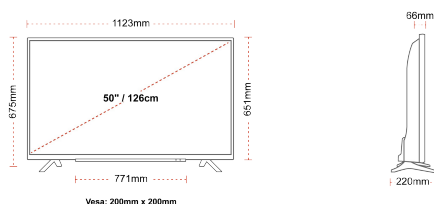

## SIZE

## DISPLAY

|                         |                          |
|-------------------------|--------------------------|
| Screen Size (inch / cm) | 50" / 126cm              |
| Panel Type              | Direct Back Light (DLED) |
| Resolution              | Ultra HD (3840 x 2160)   |
| Brightness              | 320                      |

## MECHANICAL

|                               |                  |
|-------------------------------|------------------|
| Boxed dimensions (mm)         | 1215 x 154 x 780 |
| Dimensions with stand (mm)    | 1123 x 220 x 675 |
| Dimensions without Stand (mm) | 1123 x 66 x 651  |
| Gross Weight (kg)             | 16               |
| Net Weight (kg)               | 12               |
| VESA (Wall mount) WxH         | 200mm x 200mm    |
| Screw Size                    | M6               |