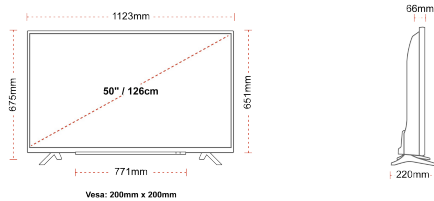

## SIZE

## DISPLAY

Screen Size (inch / cm)	50" / 126cm
Panel Type	Direct Back Light (DLED)
Resolution	Ultra HD (3840 x 2160)
Brightness	320

## MECHANICAL

Boxed dimensions (mm)	1215 x 154 x 780
Dimensions with stand (mm)	1123 x 220 x 675
Dimensions without Stand (mm)	1123 x 66 x 651
Gross Weight (kg)	16
Net Weight (kg)	12
VESA (Wall mount) WxH	200mm x 200mm
Screw Size	M6