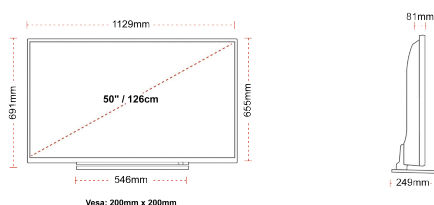

DISPLAY

Screen Size (inch / cm)	50" / 126cm
Panel Type	Direct Back Light (DLED)
Resolution	Ultra HD (3840 x 2160)
Brightness	350

SOUND

Dolby Audio™	Yes
Audio Output Power (RMS)	2x10W
Speaker Type	Down Firing
Internal Subwoofer	No
Sound Modes	Music, Movie, Speech, Classic, Flat, User
DTS	No
Equalizer	5 band
Onkyo	No

MECHANICAL

Boxed dimensions (mm)	1215 x 154 x 780
Dimensions with stand (mm)	1129 x 249 x 691
Dimensions without Stand (mm)	1129 x 81 x 655
Gross Weight (kg)	16,5
Net Weight (kg)	12,5
VESA (Wall mount) WxH	200mm x 200mm
Screw Size	M6