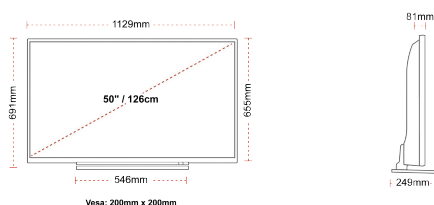

### SIZE

## DISPLAY

Screen Size (inch / cm)	50" / 126cm
Panel Type	Direct Back Light (DLED)
Resolution	Ultra HD (3840 x 2160)
Brightness	350

## MECHANICAL

Boxed dimensions (mm)	1215 x 154 x 780
Dimensions with stand (mm)	1129 x 249 x 691
Dimensions without Stand (mm)	1129 x 81 x 655
Gross Weight (kg)	16,5
Net Weight (kg)	12,5
VESA (Wall mount) WxH	200mm x 200mm
Screw Size	M6