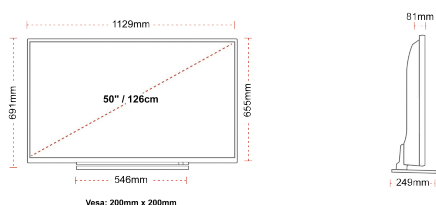

DISPLAY

Screen Size (inch / cm)	50" / 126cm
Panel Type	Direct Back Light (DLED)
Resolution	Ultra HD (3840 x 2160)
Brightness	350

SOUND

Dolby Audio™	Yes
Audio Output Power (RMS)	2x10W
Speaker Type	Down Firing
Internal Subwoofer	No
Sound Modes	Music, Movie, Speech, Classic, Flat, User
DTS	No
Equalizer	5 band
Onkyo	No

MECHANICAL

Boxed dimensions (mm)	1215 x 154 x 780
Dimensions with stand (mm)	1129 x 249 x 691
Dimensions without Stand (mm)	1129 x 81 x 655
Gross Weight (kg)	16,5
Net Weight (kg)	12,5
VESA (Wall mount) WxH	200mm x 200mm
Screw Size	M6