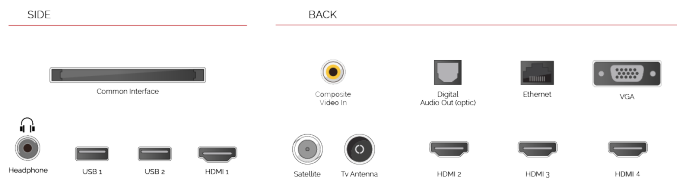

CONNECTIONS

SIZE