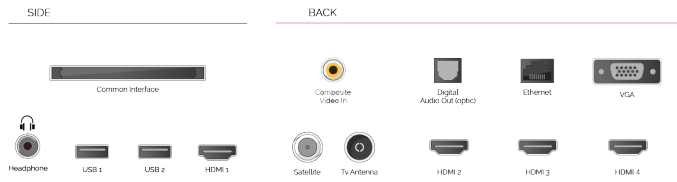

CONNECTIONS

SIZE