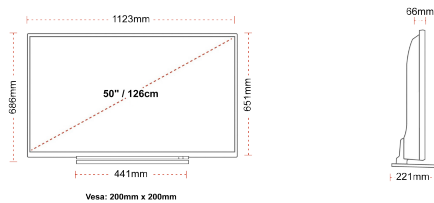

DISPLAY

Screen Size (inch / cm)	50" / 126cm
Panel Type	Direct Back Light (DLED)
Resolution	Ultra HD (3840 x 2160)
Brightness	320

SOUND

Dolby Audio™	Yes
Audio Output Power (RMS)	2x10W
Speaker Type	Down Firing
Internal Subwoofer	No
Sound Modes	Smart, Movie, Music, News
DTS	Yes
Equalizer	5 band
Onkyo	Sound by Onkyo

MECHANICAL

Boxed dimensions (mm)	1215 x 154 x 780
Dimensions with stand (mm)	1123 x 221 x 686
Dimensions without Stand (mm)	1123 x 66 x 651
Gross Weight (kg)	19
Net Weight (kg)	15
VESA (Wall mount) WxH	200mm x 200mm