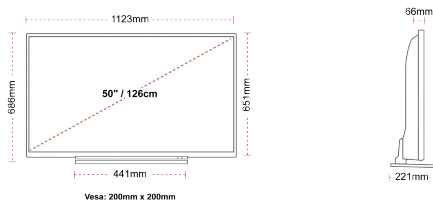

**DISPLAY**

Screen Size (inch / cm)	50" / 126cm
Panel Type	Direct Back Light (DLED)
Resolution	Ultra HD (3840 x 2160)
Brightness	320

**SOUND**

Dolby Audio™	Yes
Audio Output Power (RMS)	2x10W
Speaker Type	Down Firing
Internal Subwoofer	No
Sound Modes	Smart, Movie, Music, News
DTS	Yes
Equalizer	5 band
Onkyo	Sound by Onkyo

**MECHANICAL**

Boxed dimensions (mm)	1215 x 154 x 780
Dimensions with stand (mm)	1123 x 221 x 686
Dimensions without Stand (mm)	1123 x 66 x 651
Gross Weight (kg)	19
Net Weight (kg)	15
VESA (Wall mount) WxH	200mm x 200mm