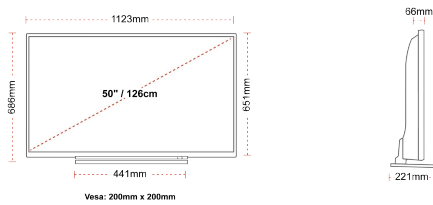

G
71kWh/1000

G
HDR
71kWh/1000

HIGHLIGHTS

- ⌵ Android TV
- ⌵ Google Assistant
- ⌵ Chromecast Built in
- ⌵ 4K UHD HDR
- ⌵ Dolby Vision HDR
- ⌵ Google Play Store

CONNECTIONS

SIZE

DISPLAY

Screen Size (inch / cm)	50" / 126cm
Panel Type	Direct Back Light (DLED)
Resolution	Ultra HD (3840 x 2160)
Brightness	320

MECHANICAL

Boxed dimensions (mm)	1215 x 154 x 780
Dimensions with stand (mm)	1123 x 221 x 686
Dimensions without Stand (mm)	1123 x 66 x 651
Gross Weight (kg)	19
Net Weight (kg)	15
VESA (Wall mount) WxH	200mm x 200mm