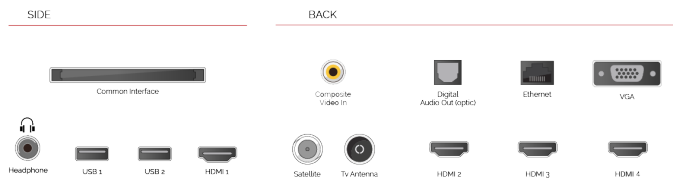

G

71kWh/1000

HIGHLIGHTS

- ⌵ Android TV
- ⌵ Google Assistant
- ⌵ Chromecast Built in
- ⌵ 4K UHD HDR
- ⌵ Dolby Vision HDR
- ⌵ Google Play Store

CONNECTIONS

SIZE

DISPLAY

Screen Size (inch / cm)	50" / 126cm
Panel Type	Direct Back Light (DLED)
Resolution	Ultra HD (3840 x 2160)
Brightness	320

SOUND

Dolby Audio™	Yes
Audio Output Power (RMS)	2x10W
Speaker Type	Down Firing
Internal Subwoofer	No
Sound Modes	Smart, Movie, Music, News
DTS	Yes
Equalizer	5 band
Onkyo	Sound by Onkyo

ACCESSORIES

Remote Control	Yes
Remote Control Battery	Yes
Quick Start Guide	Yes
Small Remote Control	No
RC Bluetooth Support	Yes

VIDEO

Wide Color Gamut	No
HDR	Yes
Picture Modes	User, Standard, Vivid, Sport, Movie, Game
Dolby Vision HDR	Yes
TRU Flow	No
TRU Resolution	Yes
TRU Micro Dimming	Yes

TUNER / BROADCASTING

HEVC (H.265) Decoder	Yes
Tuner Type	HD DVB-T2/C/S2
UHD from Satellite	Yes
Dual Tuner	No
Electronic Program Guide (EPG)	Yes
Auto Search	Yes
Program Storage Capacity (Analog)	200
Program Storage Capacity (Digital S/S2)	10000
Program Storage Capacity (Digital T/T2/C)	1000+1000