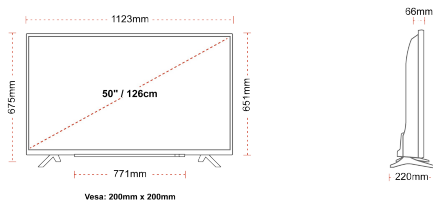

## SIZE

## DISPLAY

Screen Size (inch / cm)	50" / 126cm
Panel Type	Direct Back Light (DLED)
Resolution	Ultra HD (3840 x 2160)
Brightness	320

## MECHANICAL

Boxed dimensions (mm)	1215 x 154 x 780
Dimensions with stand (mm)	1123 x 220 x 675
Dimensions without Stand (mm)	1123 x 66 x 651
Gross Weight (kg)	16
Net Weight (kg)	12
VESA (Wall mount) WxH	200mm x 200mm
Screw Size	M6