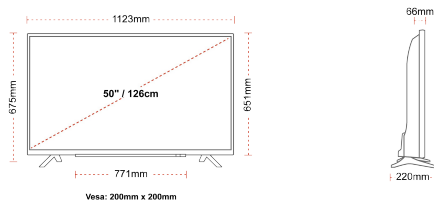

## SIZE

## DISPLAY

|                         |                          |
|-------------------------|--------------------------|
| Screen Size (inch / cm) | 50" / 126cm              |
| Panel Type              | Direct Back Light (DLED) |
| Resolution              | Ultra HD (3840 x 2160)   |
| Brightness              | 320                      |

## MECHANICAL

|                               |                  |
|-------------------------------|------------------|
| Boxed dimensions (mm)         | 1215 x 154 x 780 |
| Dimensions with stand (mm)    | 1123 x 220 x 675 |
| Dimensions without Stand (mm) | 1123 x 66 x 651  |
| Gross Weight (kg)             | 16               |
| Net Weight (kg)               | 12               |
| VESA (Wall mount) WxH         | 200mm x 200mm    |
| Screw Size                    | M6               |