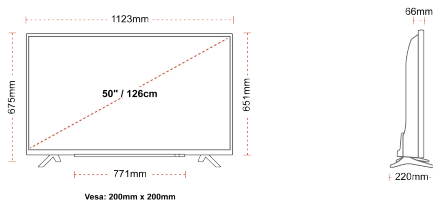

G

71kWh/1000

HIGHLIGHTS

- ⌵ Android TV
- ⌵ Google Assistant
- ⌵ Chromecast Built in
- ⌵ 4K UHD HDR
- ⌵ Dolby Vision HDR
- ⌵ Google Play Store

CONNECTIONS

SIZE

DISPLAY

Screen Size (inch / cm)	50" / 126cm
Panel Type	Direct Back Light (DLED)
Resolution	Ultra HD (3840 x 2160)
Brightness	320

MECHANICAL

Boxed dimensions (mm)	1215 x 154 x 780
Dimensions with stand (mm)	1123 x 220 x 675
Dimensions without Stand (mm)	1123 x 66 x 651
Gross Weight (kg)	16
Net Weight (kg)	12
VESA (Wall mount) WxH	200mm x 200mm
Screw Size	M6