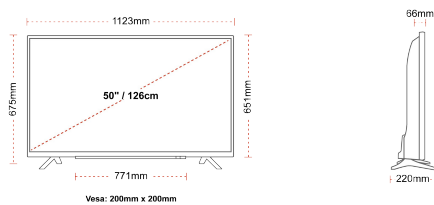

## SIZE

## DISPLAY

Screen Size (inch / cm)	50" / 126cm
Panel Type	Direct Back Light (DLED)
Resolution	Ultra HD (3840 x 2160)
Brightness	320

## MECHANICAL

Boxed dimensions (mm)	1215 x 154 x 780
Dimensions with stand (mm)	1123 x 220 x 675
Dimensions without Stand (mm)	1123 x 66 x 651
Gross Weight (kg)	16
Net Weight (kg)	12
VESA (Wall mount) WxH	200mm x 200mm
Screw Size	M6