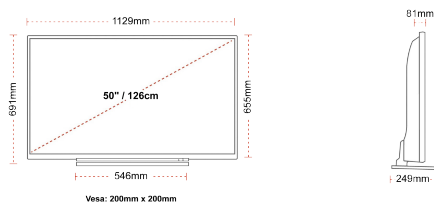

DISPLAY

Screen Size (inch / cm)	50" / 126cm
Panel Type	Direct Back Light (DLED)
Resolution	Ultra HD (3840 x 2160)
Brightness	350

SOUND

Dolby Audio™	Yes
Audio Output Power (RMS)	2x10W
Speaker Type	Down Firing
Internal Subwoofer	No
Sound Modes	Music, Movie, Speech, Classic, Flat, User
DTS	Yes
Equalizer	5 band
Onkyo	Sound by Onkyo

MECHANICAL

Boxed dimensions (mm)	1215 x 154 x 780
Dimensions with stand (mm)	1129 x 249 x 691
Dimensions without Stand (mm)	1129 x 81 x 655
Gross Weight (kg)	17
Net Weight (kg)	13
Screw Size	M6

POWER / ENERGY