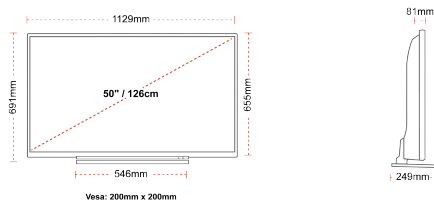

## SIZE

## DISPLAY

Screen Size (inch / cm)	50" / 126cm
Panel Type	Direct Back Light (DLED)
Resolution	Ultra HD (3840 x 2160)
Brightness	350

## MECHANICAL

Boxed dimensions (mm)	1215 x 154 x 780
Dimensions with stand (mm)	1129 x 249 x 691
Dimensions without Stand (mm)	1129 x 81 x 655
Gross Weight (kg)	17
Net Weight (kg)	13
Screw Size	M6