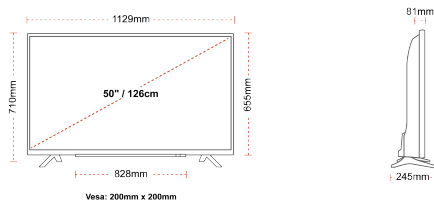

DISPLAY

Screen Size (inch / cm)	50" / 126cm
Panel Type	Direct Back Light (DLED)
Resolution	Ultra HD (3840 x 2160)
Brightness	350

SOUND

Dolby Audio™	Yes
Audio Output Power (RMS)	2x10W
Speaker Type	Down Firing
Internal Subwoofer	No
Sound Modes	Music, Movie, Speech, Classic, Flat, User
DTS	Yes
Equalizer	5 band
Onkyo	Sound by Onkyo

MECHANICAL

Boxed dimensions (mm)	1215 x 154 x 780
Dimensions with stand (mm)	1129 x 245 x 710
Dimensions without Stand (mm)	1129 x 81 x 655
Gross Weight (kg)	15
Net Weight (kg)	11
VESA (Wall mount) WxH	200mm x 200mm
Screw Size	M6