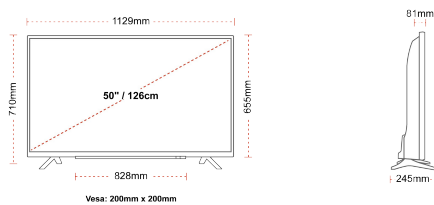

DISPLAY

Screen Size (inch / cm)	50" / 126cm
Panel Type	Direct Back Light (DLED)
Resolution	Ultra HD (3840 x 2160)
Brightness	350

SOUND

Dolby Audio™	Yes
Audio Output Power (RMS)	2x10W
Speaker Type	Down Firing
Internal Subwoofer	No
Sound Modes	Music, Movie, Speech, Classic, Flat, User
DTS	Yes
Equalizer	5 band
Onkyo	Sound by Onkyo

MECHANICAL

Boxed dimensions (mm)	1215 x 154 x 780
Dimensions with stand (mm)	1129 x 245 x 710
Dimensions without Stand (mm)	1129 x 81 x 655
Gross Weight (kg)	15
Net Weight (kg)	11
VESA (Wall mount) WxH	200mm x 200mm
Screw Size	M6