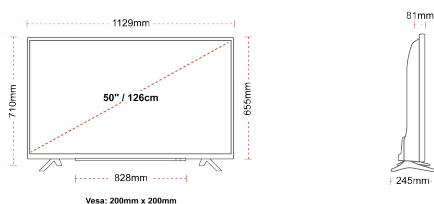

## SIZE

## DISPLAY

Screen Size (inch / cm)	50" / 126cm
Panel Type	Direct Back Light (DLED)
Resolution	Ultra HD (3840 x 2160)
Brightness	350

## MECHANICAL

Boxed dimensions (mm)	1215 x 154 x 780
Dimensions with stand (mm)	1129 x 245 x 710
Dimensions without Stand (mm)	1129 x 81 x 655
Gross Weight (kg)	15
Net Weight (kg)	11
VESA (Wall mount) WxH	200mm x 200mm
Screw Size	M6