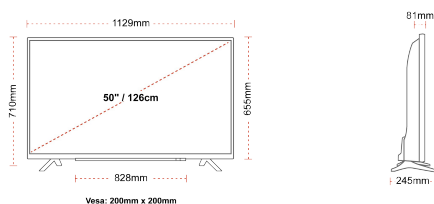

DISPLAY

Screen Size (inch / cm)	50" / 126cm
Panel Type	Direct Back Light (DLED)
Resolution	Ultra HD (3840 x 2160)
Brightness	350

SOUND

Dolby Audio™	Yes
Audio Output Power (RMS)	2x10W
Speaker Type	Down Firing
Internal Subwoofer	No
Sound Modes	Smart, Movie, Music, News
DTS	Yes
Equalizer	5 band
Onkyo	No

ACCESSORIES

Remote Control	Yes
Remote Control Battery	Yes
Quick Start Guide	Yes
Small Remote Control	No

VIDEO

Wide Color Gamut	No
HDR	Yes
Picture Modes	User, Standard, Vivid, Sport, Movie, Game
Dolby Vision HDR	Yes
TRU Flow	No
TRU Resolution	Yes
TRU Micro Dimming	Yes

TUNER / BROADCASTING

HEVC (H.265) Decoder	Yes
Tuner Type	HD DVB-T2/C/S2
UHD from Satellite	Yes
Dual Tuner	No
Electronic Program Guide (EPG)	Yes
Auto Search	Yes
Program Storage Capacity (Analog)	200
Program Storage Capacity (Digital S/S2)	10000
Program Storage Capacity (Digital T/T2/C)	1000+1000

CONNECTIONS

CI+	Yes
HDMI™	4 HDMI
USB	2 USB
Component (YPbPr) in	via VGA
Composite Video/Audio in	Yes
Scart	No
Ethernet	Yes
Headphone Out	Yes
Antenna Input	Yes
VGA (PC in - D-Sub15)	Yes

SMART TV FEATURES

HBBTV ver 2.0.2	Yes
Audio-Video Sharing (AVS)	No
Smart Portal	Android TV
Toshiba TV Smart Center	No
Web Browser	No
Netflix	Yes
YouTube™	Yes
Bluetooth	Yes
Screen Mirroring	Chromecast
Amazon Dash	No
Prime Video	Yes
Google Assistant	Google Assistant
Amazon Alexa	No

MECHANICAL

Boxed dimensions (mm)	1215 x 154 x 780
Dimensions with stand (mm)	1129 x 245 x 710
Dimensions without Stand (mm)	1129 x 81 x 655
Gross Weight (kg)	15
Net Weight (kg)	11
VESA (Wall mount) WxH	200mm x 200mm
Screw Size	M6

POWER / ENERGY

Stand-By Energy Consumption (Average)	<0.5W
Working Voltage - Frequency	220-240V AC
12V TV (Mobile TV)	No