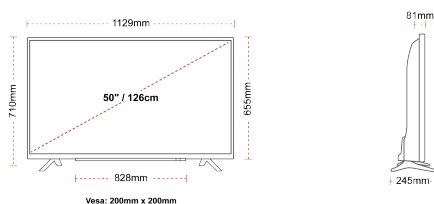

CONNECTIONS

SIZE

DISPLAY

Screen Size (inch / cm)	50" / 126cm
Panel Type	Direct Back Light (DLED)
Resolution	Ultra HD (3840 x 2160)
Brightness	350

SOUND

Dolby Audio™	Yes
Audio Output Power (RMS)	2x10W
Speaker Type	Down Firing
Internal Subwoofer	No
Sound Modes	Smart, Movie, Music, News
DTS	Yes
Equalizer	5 band
Onkyo	No

MECHANICAL

Boxed dimensions (mm)	1215 x 154 x 780
Dimensions with stand (mm)	1129 x 245 x 710
Dimensions without Stand (mm)	1129 x 81 x 655
Gross Weight (kg)	15
Net Weight (kg)	11
VESA (Wall mount) WxH	200mm x 200mm
Screw Size	M6