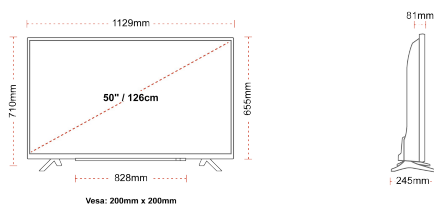

G

71kWh/1000

G

HDR
 98kWh/1000

HIGHLIGHTS

- ⌕ 4K HDR UHD
- ⌕ TRU Picture Engine
- ⌕ Dolby Vision HDR
- ⌕ HDR10 & HLG
- ⌕ Internal WLAN
- ⌕ 2x HDMI, 1x USB

CONNECTIONS

SIZE

DISPLAY

Screen Size (inch / cm)	50" / 126cm
Panel Type	Direct Back Light (DLED)
Resolution	Ultra HD (3840 x 2160)
Brightness	350

SOUND

Dolby Audio™	Yes
Audio Output Power (RMS)	2x10W
Speaker Type	Down Firing
Internal Subwoofer	No
Sound Modes	Music, Movie, Speech, Classic, Flat, User
DTS	Yes
Equalizer	5 band
Onkyo	No

MECHANICAL

Boxed dimensions (mm)	1215 x 154 x 780
Dimensions with stand (mm)	1129 x 245 x 710
Dimensions without Stand (mm)	1129 x 81 x 655
Gross Weight (kg)	15
Net Weight (kg)	11
VESA (Wall mount) WxH	200mm x 200mm
Screw Size	M6