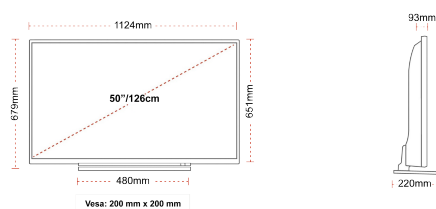

HIGHLIGHTS

- ⌕ 4K HDR UHD
- ⌕ TRU Picture Engine
- ⌕ 4x HDMI, 2x USB
- ⌕ Dolby Vision HDR
- ⌕ Sound by Onkyo
- ⌕ Internal WLAN & Bluetooth

CONNECTIONS

SIZE

DISPLAY

Screen Size (inch / cm)	50" / 126cm
Panel Type	DLED
Resolution	Ultra HD (3840 x 2160)
Brightness	350

MECHANICAL

Boxed dimensions (mm)	1215 x 165 x 775
Dimensions with stand (mm)	220 x 1124 x 679
Dimensions without Stand (mm)	93 x 1124 x 651
Gross Weight (kg)	19
Net Weight (kg)	15,5
VESA (Wall mount) WxH	200mm x 200mm