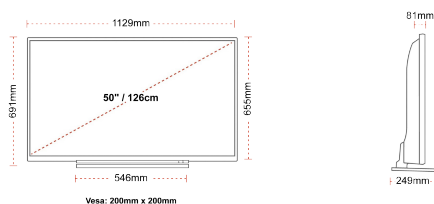

G

71kWh/1000

G

HDR
 98kWh/1000

HIGHLIGHTS

- ⌵ 4K HDR UHD
- ⌵ TRU Picture Engine
- ⌵ 3x HDMI, 2x USB
- ⌵ Dolby Vision HDR
- ⌵ HDR10 & HLG
- ⌵ Internal WLAN

CONNECTIONS

SIZE

DISPLAY

Screen Size (inch / cm)	50" / 126cm
Panel Type	DLED
Resolution	Ultra HD (3840 x 2160)
Brightness	350

SOUND

Dolby Audio™	Yes
Audio Output Power (RMS)	2x10W
Speaker Type	Down Firing
Internal Subwoofer	No
Sound Modes	Music, Movie, Speech, Classic, Flat, User
DTS	Yes
Equalizer	5 band
Onkyo	No

MECHANICAL

Boxed dimensions (mm)	1215 x 154 x 780
Dimensions with stand (mm)	1129 x 249 x 691
Dimensions without Stand (mm)	1129 x 81 x 655
Gross Weight (kg)	16,5
Net Weight (kg)	12,5
VESA (Wall mount) WxH	200mm x 200mm
Screw Size	M6