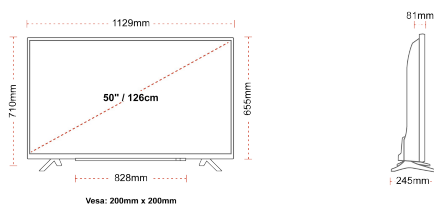

DISPLAY

Screen Size (inch / cm)	50" / 126cm
Panel Type	DLED
Resolution	Ultra HD (3840 x 2160)
Brightness	350

SOUND

Dolby Audio™	Yes
Audio Output Power (RMS)	2x10W
Speaker Type	Down Firing
Internal Subwoofer	No
Sound Modes	Music, Movie, Speech, Classic, Flat, User
DTS	Yes
Equalizer	5 band
Onkyo	No

ACCESSORIES

Remote Control	Yes
Remote Control Battery	Yes
Quick Start Guide	No
Small Remote Control	No

VIDEO

Wide Color Gamut	No
HDR	Yes
Dolby Vision HDR	Yes
TRU Flow	Yes
TRU Resolution	Yes
TRU Micro Dimming	Yes

TUNER / BROADCASTING

HEVC (H.265) Decoder	Yes
Tuner Type	HD DVB-T2/C/S2
UHD from Satellite	Yes
Dual Tuner	No
Electronic Program Guide (EPG)	Yes
Auto Search	Yes
Program Storage Capacity (Analog)	200
Program Storage Capacity (Digital S/S2)	10000
Program Storage Capacity (Digital T/T2/C)	1000

CONNECTIONS

CI+	Yes
HDMI™	3 HDMI
USB	2 USB
Component (YPbPr) in	via VGA
Composite Video/Audio in	Yes
Scart	No
Ethernet	Yes
Headphone Out	Yes
Antenna Input	Yes
VGA (PC in - D-Sub15)	Yes

SMART TV FEATURES

HBBTV ver 2.0.2	Yes
Audio-Video Sharing (AVS)	Yes
Smart Portal	Toshiba
Toshiba TV Smart Center	Yes
Web Browser	Yes
Netflix	Yes
YouTube™	Yes
Bluetooth	Yes
Screen Mirroring	Miracast
Prime Video	Yes
Google Assistant	Works with Google Assistant
Amazon Alexa	Works with Alexa

MECHANICAL

Boxed dimensions (mm)	1215 x 154 x 780
Dimensions with stand (mm)	1129 x 245 x 710
Dimensions without Stand (mm)	1129 x 81 x 655
Gross Weight (kg)	14,5
Net Weight (kg)	10,5
VESA (Wall mount) WxH	200mm x 200mm
Screw Size	M6

POWER / ENERGY

Stand-By Energy Consumption (Average)	<0.5W
Working Voltage - Frequency	220-240V AC
12V TV (Mobile TV)	No