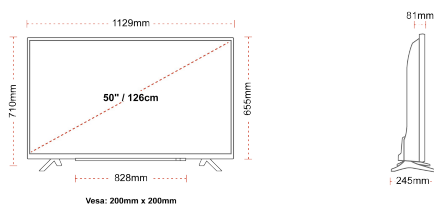

G

71kWh/1000

G

HDR
 98kWh/1000

HIGHLIGHTS

- ⌕ 4K HDR UHD
- ⌕ TRU Picture Engine
- ⌕ 3x HDMI, 2x USB
- ⌕ Dolby Vision HDR
- ⌕ HDR10 & HLG
- ⌕ Internal WLAN

CONNECTIONS

SIZE

DISPLAY

Screen Size (inch / cm)	50" / 126cm
Panel Type	DLED
Resolution	Ultra HD (3840 x 2160)
Brightness	350

SOUND

Dolby Audio™	Yes
Audio Output Power (RMS)	2x10W
Speaker Type	Down Firing
Internal Subwoofer	No
Sound Modes	Music, Movie, Speech, Classic, Flat, User
DTS	Yes
Equalizer	5 band
Onkyo	No

MECHANICAL

Boxed dimensions (mm)	1215 x 154 x 780
Dimensions with stand (mm)	1129 x 245 x 710
Dimensions without Stand (mm)	1129 x 81 x 655
Gross Weight (kg)	14,5
Net Weight (kg)	10,5
VESA (Wall mount) WxH	200mm x 200mm
Screw Size	M6