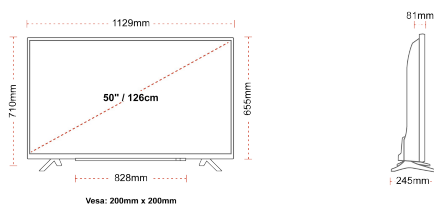

G

71kWh/1000

G

HDR
 98kWh/1000

HIGHLIGHTS

- ⌵ 4K HDR UHD
- ⌵ TRU Picture Engine
- ⌵ 3x HDMI, 2x USB
- ⌵ Dolby Vision HDR
- ⌵ HDR10 & HLG
- ⌵ Internal WLAN

CONNECTIONS

SIZE

DISPLAY

Screen Size (inch / cm)	50" / 126cm
Panel Type	DLED
Resolution	Ultra HD (3840 x 2160)
Brightness	350

SOUND

Dolby Audio™	Yes
Audio Output Power (RMS)	2x10W
Speaker Type	Down Firing
Internal Subwoofer	No
Sound Modes	Music, Movie, Speech, Classic, Flat, User
DTS	Yes
Equalizer	5 band
Onkyo	No

MECHANICAL

Boxed dimensions (mm)	1215 x 154 x 780
Dimensions with stand (mm)	1129 x 245 x 710
Dimensions without Stand (mm)	1129 x 81 x 655
Gross Weight (kg)	14,5
Net Weight (kg)	10,5
VESA (Wall mount) WxH	200mm x 200mm
Screw Size	M6