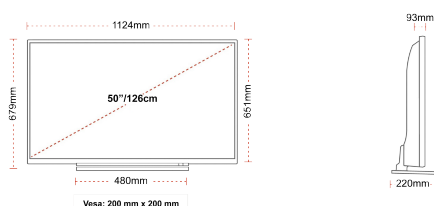

DISPLAY

Screen Size (inch / cm)	50" / 127cm
Panel Type	D-LED
Resolution	UHD (3840 x 2160)
Brightness	350

SOUND

Dolby Audio™	Yes
Audio Output Power (RMS)	2x10W
Speaker Type	Downfiring Speaker Box
Internal Subwoofer	Yes
Sound Modes	Music, Movie, Speech, Classic, Flat, User
DTS	DTS™ HD + DTS™ TruSurround
Equalizer	5 Band
Onkyo	Sound by Onkyo

ACCESSORIES

Remote Control	Yes
Remote Control Battery	Yes
Quick Start Guide	Yes
Small Remote Control	No

VIDEO

Wide Color Gamut	No
HDR	HDR10, HLG, Dolby Vision HDR
Picture Modes	Dynamic, Game, Sports, Cinema, Natural, User
Dolby Vision HDR	Yes

TUNER / BROADCASTING

HEVC (H.265) Decoder	Yes
Tuner Type	HD DVB-T2/C/S2
UHD from Satellite	Yes
Dual Tuner	No
Electronic Program Guide (EPG)	Yes
Auto Search	Yes
Program Storage Capacity (Analog)	200
Program Storage Capacity (Digital S/S2)	10000
Program Storage Capacity (Digital T/T2/C)	800

CONNECTIONS

CI+	Yes
HDMI™	3x HDMI™™™ 2.0
USB	2x USB2.0
Component (YPbPr) in	via VGA
Composite Video/Audio in	Yes
Scart	No
Ethernet	Yes
Headphone Out	Yes
Antenna Input	Yes
VGA (PC in - D-Sub15)	Yes

SMART TV FEATURES

HBBTV ver 2.0.2	Yes
Audio-Video Sharing (AVS)	Yes
Smart Portal	Toshiba
Toshiba TV Smart Center	No
Web Browser	Yes
Netflix	Yes
YouTube™	Yes
Freeview Play	Yes
Bluetooth	Yes
Screen Mirroring	Miracast
Amazon Dash	Enabled
Amazon Alexa	Yes

MECHANICAL

Boxed dimensions (mm)	1215 x 165 x 775
Dimensions with stand (mm)	220 x 1124 x 679
Dimensions without Stand (mm)	93 x 1124 x 651
Gross Weight (kg)	19
Net Weight (kg)	15,5
VESA (Wall mount) WxH	200 x 200

POWER / ENERGY

SDR Energy efficiency class	A+
Stand-By Energy Consumption (Average)	0,5W
SDR on mode energy consumption (kWh / 1000h)	71W
Working Voltage - Frequency	220-240VAC 50Hz
Luminance %	72%
12V TV (Mobile TV)	No