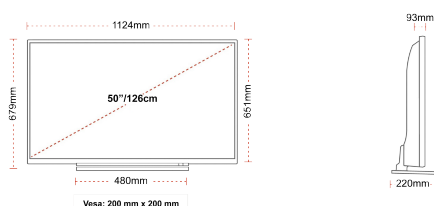

HIGHLIGHTS

- ⌵ Ultra HD (4K)
- ⌵ 3x HDMI™, 2x USB
- ⌵ Dolby Vision HDR
- ⌵ HDR10
- ⌵ HLG (Hybrid Log Gamma)
- ⌵ Sound by Onkyo

CONNECTIONS

SIZE

DISPLAY

Screen Size (inch / cm)	50" / 127cm
Panel Type	D-LED
Resolution	UHD (3840 x 2160)
Brightness	350

MECHANICAL

Boxed dimensions (mm)	1215 x 165 x 775
Dimensions with stand (mm)	220 x 1124 x 679
Dimensions without Stand (mm)	93 x 1124 x 651
Gross Weight (kg)	19
Net Weight (kg)	15,5
VESA (Wall mount) WxH	200 x 200