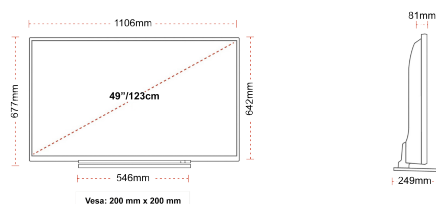

CONNECTIONS

SIZE

DISPLAY

Screen Size (inch / cm)	49" / 123cm
Panel Type	Direct Back Light (DLED)
Resolution	Ultra HD (3840 x 2160)
Brightness	350

SOUND

Dolby Audio™	Yes
Audio Output Power (RMS)	2x10W
Speaker Type	Down Firing
Internal Subwoofer	No
Sound Modes	Music, Movie, Speech, Classic, Flat, User
DTS	Yes
Equalizer	5 band
Onkyo	Sound by Onkyo

MECHANICAL

Boxed dimensions (mm)	1195 x 154 x 765
Dimensions with stand (mm)	1106 x 249 x 673
Dimensions without Stand (mm)	1106 x 81 x 641
Gross Weight (kg)	17
Net Weight (kg)	12
VESA (Wall mount) WxH	200mm x 200mm
Screw Size	M6