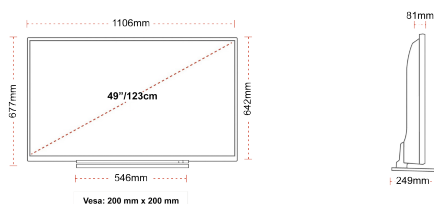

G

69kWh/1000

G

HDR
 100kWh/1000

HIGHLIGHTS

- ⌕ 4K HDR UHD
- ⌕ TRU Picture Engine
- ⌕ 3x HDMI, 2x USB
- ⌕ Dolby Vision HDR
- ⌕ HDR10 & HLG
- ⌕ Internal WLAN

CONNECTIONS

SIZE

DISPLAY

Screen Size (inch / cm)	49" / 123cm
Panel Type	Direct Back Light (DLED)
Resolution	Ultra HD (3840 x 2160)
Brightness	350

SOUND

Dolby Audio™	Yes
Audio Output Power (RMS)	2x10W
Speaker Type	Down Firing
Internal Subwoofer	No
Sound Modes	Music, Movie, Speech, Classic, Flat, User
DTS	Yes
Equalizer	5 band
Onkyo	No

MECHANICAL

Boxed dimensions (mm)	1195 x 154 x 765
Dimensions with stand (mm)	1106 x 249 x 673
Dimensions without Stand (mm)	1106 x 81 x 641
Gross Weight (kg)	17
Net Weight (kg)	12
VESA (Wall mount) WxH	200mm x 200mm
Screw Size	M