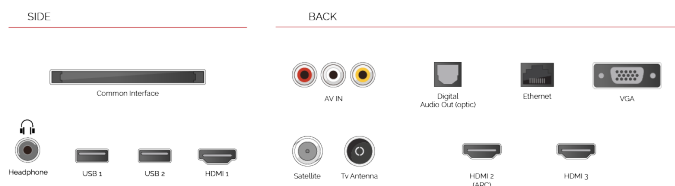

G

69kWh/1000

G

HDR
 100kWh/1000

HIGHLIGHTS

- ⌕ 4K HDR UHD
- ⌕ TRU Picture Engine
- ⌕ 3x HDMI, 2x USB
- ⌕ Dolby Vision HDR
- ⌕ HDR10 & HLG
- ⌕ Internal WLAN

CONNECTIONS

SIZE

DISPLAY

Screen Size (inch / cm)	49" / 123cm
Panel Type	Direct Back Light (DLED)
Resolution	Ultra HD (3840 x 2160)
Brightness	350

SOUND

Dolby Audio™	Yes
Audio Output Power (RMS)	2x10W
Speaker Type	Down Firing
Internal Subwoofer	No
Sound Modes	Music, Movie, Speech, Classic, Flat, User
DTS	Yes
Equalizer	5 band
Onkyo	No