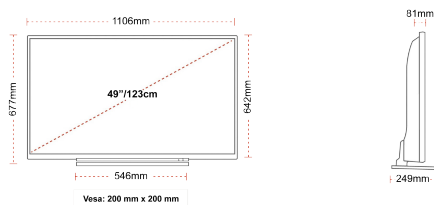

G

69kWh/1000

G

HDR
 100kWh/1000

HIGHLIGHTS

- ⌕ 4K HDR UHD
- ⌕ TRU Picture Engine
- ⌕ 3x HDMI, 2x USB
- ⌕ Dolby Vision HDR
- ⌕ HDR10 & HLG
- ⌕ Internal WLAN

CONNECTIONS

SIZE

DISPLAY

Screen Size (inch / cm)	49" / 123cm
Panel Type	Direct Back Light (DLED)
Resolution	Ultra HD (3840 x 2160)
Brightness	350

SOUND

Dolby Audio™	Yes
Audio Output Power (RMS)	2x10W
Speaker Type	Down Firing
Internal Subwoofer	No
Sound Modes	Music, Movie, Speech, Classic, Flat, User
DTS	Yes
Equalizer	5 band
Onkyo	No

MECHANICAL

Boxed dimensions (mm)	1195 x 154 x 765
Dimensions with stand (mm)	1106 x 249 x 673
Dimensions without Stand (mm)	1106 x 81 x 641
Gross Weight (kg)	17
Net Weight (kg)	12
VESA (Wall mount) WxH	200mm x 200mm
Screw Size	M