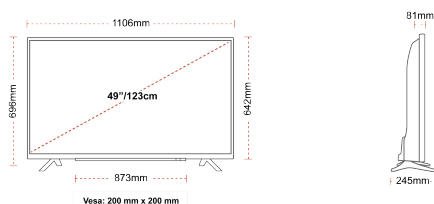

DISPLAY

Screen Size (inch / cm)	49" / 123cm
Panel Type	Direct Back Light (DLED)
Resolution	Ultra HD (3840 x 2160)
Brightness	350

SOUND

Dolby Audio™	Yes
Audio Output Power (RMS)	2x10W
Speaker Type	Down Firing
Internal Subwoofer	No
Sound Modes	Music, Movie, Speech, Classic, Flat, User
DTS	Yes
Equalizer	5 band
Onkyo	Sound by Onkyo

ACCESSORIES

Remote Control	Yes
Remote Control Battery	Yes
Quick Start Guide	No
Small Remote Control	No

VIDEO

Wide Color Gamut	No
HDR	Yes
Dolby Vision HDR	Yes
TRU Flow	Yes
TRU Resolution	Yes
TRU Micro Dimming	Yes

TUNER / BROADCASTING

HEVC (H.265) Decoder	Yes
Tuner Type	HD DVB-T2/C/S2
UHD from Satellite	Yes
Dual Tuner	No
Electronic Program Guide (EPG)	Yes
Auto Search	Yes
Program Storage Capacity (Analog)	200
Program Storage Capacity (Digital S/S2)	10000
Program Storage Capacity (Digital T/T2/C)	800

CONNECTIONS

CI+	Yes
HDMI™	4 HDMI
USB	2 USB
Component (YPbPr) in	via VGA
Composite Video/Audio in	Yes
Scart	No
Ethernet	Yes
Headphone Out	Yes
Antenna Input	Yes
VGA (PC in - D-Sub15)	Yes

SMART TV FEATURES

HBBTV ver 2.0.2	Yes
Audio-Video Sharing (AVS)	Yes
Smart Portal	Toshiba
Toshiba TV Smart Center	Yes
Web Browser	Yes
Netflix	Yes
YouTube™	Yes
Bluetooth	Yes
Screen Mirroring	Miracast
Prime Video	Yes
Google Assistant	Works with Google Assistant
Amazon Alexa	Works with Alexa

MECHANICAL

Boxed dimensions (mm)	1195 x 154 x 765
Dimensions with stand (mm)	1106 x 245 x 696
Dimensions without Stand (mm)	1106 x 81 x 641
Gross Weight (kg)	15
Net Weight (kg)	10
VESA (Wall mount) WxH	200mm x 200mm
Screw Size	M6

POWER / ENERGY

Stand-By Energy Consumption (Average)	<0.5W
Working Voltage - Frequency	220-240V AC
12V TV (Mobile TV)	No