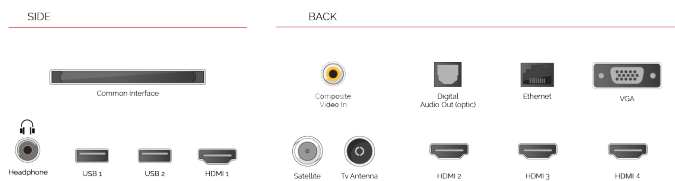

G

69kWh/1000

G
HDR
100kWh/1000

HIGHLIGHTS

- ⊗ 4K HDR UHD
- ⊗ TRU Picture Engine
- ⊗ 4x HDMI, 2x USB
- ⊗ Dolby Vision HDR
- ⊗ Sound by Onkyo
- ⊗ Internal WLAN & Bluetooth

CONNECTIONS

SIZE

DISPLAY

Screen Size (inch / cm)	49" / 123cm
Panel Type	Direct Back Light (DLED)
Resolution	Ultra HD (3840 x 2160)
Brightness	350

SOUND

Dolby Audio™	Yes
Audio Output Power (RMS)	2x10W
Speaker Type	Down Firing
Internal Subwoofer	No
Sound Modes	Music, Movie, Speech, Classic, Flat, User
DTS	Yes
Equalizer	5 band
Onkyo	Sound by Onkyo