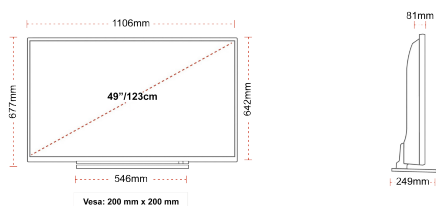

- ⌵ Android TV
- ⌵ Google Assistant
- ⌵ Chromecast Built in
- ⌵ 4K UHD HDR
- ⌵ Dolby Vision HDR
- ⌵ Google Play Store

SIZE

DISPLAY

Screen Size (inch / cm)	49" / 123cm
Panel Type	Direct Back Light (DLED)
Resolution	Ultra HD (3840 x 2160)
Brightness	350

MECHANICAL

Boxed dimensions (mm)	1195 x 154 x 765
Dimensions with stand (mm)	1106 x 249 x 673
Dimensions without Stand (mm)	1106 x 81 x 641
Gross Weight (kg)	17
Net Weight (kg)	12
VESA (Wall mount) WxH	200mm x 200mm
Screw Size	M6