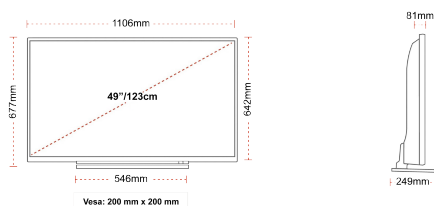

- ⌵ Android TV
- ⌵ Google Assistant
- ⌵ Chromecast Built in
- ⌵ 4K UHD HDR
- ⌵ Dolby Vision HDR
- ⌵ Google Play Store

SIZE

DISPLAY

Screen Size (inch / cm)	49" / 123cm
Panel Type	Direct Back Light (DLED)
Resolution	Ultra HD (3840 x 2160)
Brightness	350

MECHANICAL

Boxed dimensions (mm)	1195 x 154 x 765
Dimensions with stand (mm)	1106 x 249 x 673
Dimensions without Stand (mm)	1106 x 81 x 641
Gross Weight (kg)	17
Net Weight (kg)	12
VESA (Wall mount) WxH	200mm x 200mm
Screw Size	M6