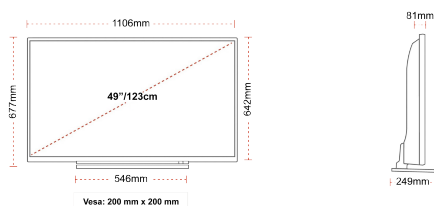

## SIZE

## DISPLAY

Screen Size (inch / cm)	49" / 123cm
Panel Type	Direct Back Light (DLED)
Resolution	Ultra HD (3840 x 2160)
Brightness	350

## MECHANICAL

Boxed dimensions (mm)	1195 x 154 x 765
Dimensions with stand (mm)	1106 x 249 x 673
Dimensions without Stand (mm)	1106 x 81 x 641
Gross Weight (kg)	17
Net Weight (kg)	12
VESA (Wall mount) WxH	200mm x 200mm
Screw Size	M6