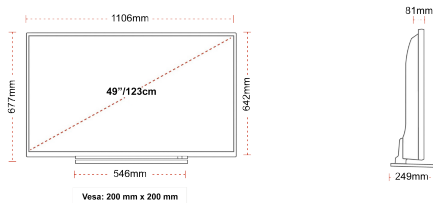

- ⌵ Android TV
- ⌵ Google Assistant
- ⌵ Chromecast Built in
- ⌵ 4K UHD HDR
- ⌵ Dolby Vision HDR
- ⌵ Google Play Store

SIZE

DISPLAY

| | |
|-------------------------|--------------------------|
| Screen Size (inch / cm) | 49" / 123cm |
| Panel Type | Direct Back Light (DLED) |
| Resolution | Ultra HD (3840 x 2160) |
| Brightness | 350 |

MECHANICAL

| | |
|-------------------------------|------------------|
| Boxed dimensions (mm) | 1195 x 154 x 765 |
| Dimensions with stand (mm) | 1106 x 249 x 673 |
| Dimensions without Stand (mm) | 1106 x 81 x 641 |
| Gross Weight (kg) | 17 |
| Net Weight (kg) | 12 |
| VESA (Wall mount) WxH | 200mm x 200mm |
| Screw Size | M6 |