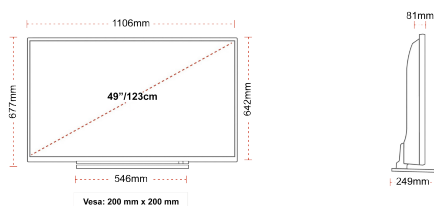

- ⊗ Android TV
- ⊗ Google Assistant
- ⊗ Chromecast Built in
- ⊗ 4K UHD HDR
- ⊗ Dolby Vision HDR
- ⊗ Google Play Store

SIZE

DISPLAY

Screen Size (inch / cm)	49" / 123cm
Panel Type	Direct Back Light (DLED)
Resolution	Ultra HD (3840 x 2160)
Brightness	350

MECHANICAL

Boxed dimensions (mm)	1195 x 154 x 765
Dimensions with stand (mm)	1106 x 249 x 673
Dimensions without Stand (mm)	1106 x 81 x 641
Gross Weight (kg)	17
Net Weight (kg)	12
VESA (Wall mount) WxH	200mm x 200mm
Screw Size	M6