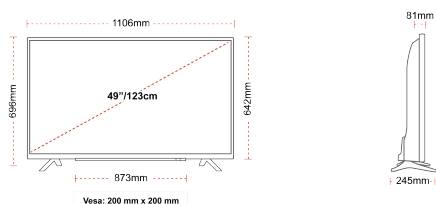

## SIZE

## DISPLAY

Screen Size (inch / cm)	49" / 123cm
Panel Type	Direct Back Light (DLED)
Resolution	Ultra HD (3840 x 2160)
Brightness	350

## MECHANICAL

Boxed dimensions (mm)	1195 x 154 x 765
Dimensions with stand (mm)	1106 x 245 x 696
Dimensions without Stand (mm)	1106 x 81 x 642
Gross Weight (kg)	15
Net Weight (kg)	10
VESA (Wall mount) WxH	200mm x 200mm
Screw Size	M6