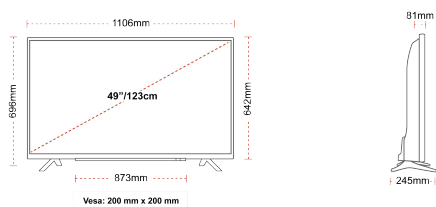

## SIZE

## DISPLAY

Screen Size (inch / cm)	49" / 123cm
Panel Type	Direct Back Light (DLED)
Resolution	Ultra HD (3840 x 2160)
Brightness	350

## MECHANICAL

Boxed dimensions (mm)	1195 x 154 x 765
Dimensions with stand (mm)	1106 x 245 x 696
Dimensions without Stand (mm)	1106 x 81 x 642
Gross Weight (kg)	15
Net Weight (kg)	10
VESA (Wall mount) WxH	200mm x 200mm
Screw Size	M6