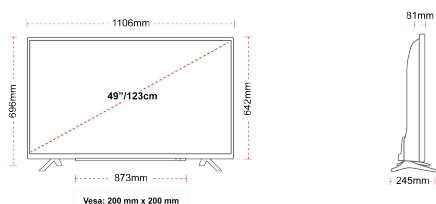

DISPLAY

Screen Size (inch / cm)	49" / 123cm
Panel Type	Direct Back Light (DLED)
Resolution	Ultra HD (3840 x 2160)
Brightness	350

SOUND

Dolby Audio™	Yes
Audio Output Power (RMS)	2x10W
Speaker Type	Down Firing
Internal Subwoofer	No
Sound Modes	Music, Movie, Speech, Classic, Flat, User
DTS	Yes
Equalizer	5 band
Onkyo	Sound by Onkyo

MECHANICAL

Boxed dimensions (mm)	1195 x 154 x 765
Dimensions with stand (mm)	1106 x 245 x 696
Dimensions without Stand (mm)	1106 x 81 x 642
Gross Weight (kg)	15
Net Weight (kg)	10
VESA (Wall mount) WxH	200mm x 200mm
Screw Size	M6