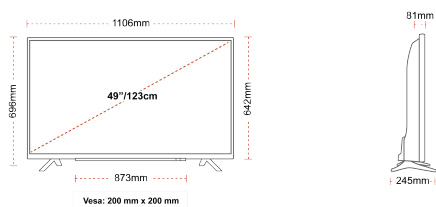

DISPLAY

Screen Size (inch / cm)	49" / 123cm
Panel Type	Direct Back Light (DLED)
Resolution	Ultra HD (3840 x 2160)
Brightness	350

SOUND

Dolby Audio™	Yes
Audio Output Power (RMS)	2x10W
Speaker Type	Down Firing
Internal Subwoofer	No
Sound Modes	Music, Movie, Speech, Classic, Flat, User
DTS	Yes
Equalizer	5 band
Onkyo	Sound by Onkyo

ACCESSORIES

Remote Control	Yes
Remote Control Battery	Yes
Quick Start Guide	Yes
Small Remote Control	No
RC Bluetooth Support	Yes

VIDEO

Wide Color Gamut	No
HDR	Yes
Dolby Vision HDR	Yes
TRU Flow	No
TRU Resolution	Yes
TRU Micro Dimming	Yes

TUNER / BROADCASTING

HEVC (H.265) Decoder	Yes
Tuner Type	HD DVB-T2/C/S2
UHD from Satellite	Yes
Dual Tuner	No
Electronic Program Guide (EPG)	Yes
Auto Search	Yes
Program Storage Capacity (Analog)	200
Program Storage Capacity (Digital S/S2)	10000
Program Storage Capacity (Digital T/T2/C)	1000+1000

CONNECTIONS

CI+	Yes
HDMI™	4 HDMI
USB	2 USB
Component (YPbPr) in	via VGA
Composite Video/Audio in	Yes
Scart	No
Ethernet	Yes
Headphone Out	Yes
Antenna Input	Yes
VGA (PC in - D-Sub15)	Yes

SMART TV FEATURES

HBBTV ver 2.0.2	Yes
Audio-Video Sharing (AVS)	No
Smart Portal	Android TV
Toshiba TV Smart Center	No
Web Browser	No
Netflix	Yes
YouTube™	Yes
Bluetooth	Yes
Screen Mirroring	Chromecast
Prime Video	YesY
Google Assistant	Google Assistant
Amazon Alexa	No

MECHANICAL

Boxed dimensions (mm)	1195 x 154 x 765
Dimensions with stand (mm)	1106 x 245 x 696
Dimensions without Stand (mm)	1106 x 81 x 642
Gross Weight (kg)	15
Net Weight (kg)	10
VESA (Wall mount) WxH	200mm x 200mm
Screw Size	M6

POWER / ENERGY

Stand-By Energy Consumption (Average)	<0.5W
Working Voltage - Frequency	220-240V AC
12V TV (Mobile TV)	No