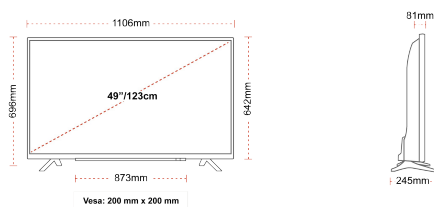

DISPLAY

Screen Size (inch / cm)	49" / 123cm
Panel Type	Direct Back Light (DLED)
Resolution	Ultra HD (3840 x 2160)
Brightness	350

SOUND

Dolby Audio™	Yes
Audio Output Power (RMS)	2x10W
Speaker Type	Down Firing
Internal Subwoofer	No
Sound Modes	Smart, Movie, Music, News
DTS	Yes
Equalizer	5 band
Onkyo	No

ACCESSORIES

Remote Control	Yes
Remote Control Battery	Yes
Quick Start Guide	Yes
Small Remote Control	No

VIDEO

Wide Color Gamut	No
HDR	Yes
Picture Modes	User, Standard, Vivid, Sport, Movie, Game
Dolby Vision HDR	Yes
TRU Flow	No
TRU Resolution	Yes
TRU Micro Dimming	Yes

TUNER / BROADCASTING

HEVC (H.265) Decoder	Yes
Tuner Type	HD DVB-T2/C/S2
UHD from Satellite	Yes
Dual Tuner	No
Electronic Program Guide (EPG)	Yes
Auto Search	Yes
Program Storage Capacity (Analog)	200
Program Storage Capacity (Digital S/S2)	10000
Program Storage Capacity (Digital T/T2/C)	1000+1000

CONNECTIONS

CI+	Yes
HDMI™	4 HDMI
USB	2 USB
Component (YPbPr) in	via VGA
Composite Video/Audio in	Yes
Scart	No
Ethernet	Yes
Headphone Out	Yes
Antenna Input	Yes
VGA (PC in - D-Sub15)	Yes

SMART TV FEATURES

HBBTV ver 2.0.2	Yes
Audio-Video Sharing (AVS)	No
Smart Portal	Android TV
Toshiba TV Smart Center	No
Web Browser	No
Netflix	Yes
YouTube™	Yes
Bluetooth	Yes
Screen Mirroring	Chromecast
Prime Video	Yes
Google Assistant	Google Assistant
Amazon Alexa	No

MECHANICAL

Boxed dimensions (mm)	1195 x 154 x 765
Dimensions with stand (mm)	1106 x 245 x 696
Dimensions without Stand (mm)	1106 x 81 x 641
Gross Weight (kg)	15
Net Weight (kg)	10
VESA (Wall mount) WxH	200mm x 200mm
Screw Size	M6

POWER / ENERGY

Stand-By Energy Consumption (Average)	<0.5W
Working Voltage - Frequency	220-240V AC
12V TV (Mobile TV)	No