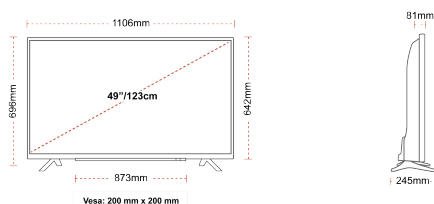

Screen Size (inch / cm)	49" / 123cm
Panel Type	Direct Back Light (DLED)
Resolution	Ultra HD (3840 x 2160)
Brightness	350

SOUND

Dolby Audio™	Yes
Audio Output Power (RMS)	2x10W
Speaker Type	Down Firing
Internal Subwoofer	No
Sound Modes	Smart, Movie, Music, News
DTS	Yes
Equalizer	5 band
Onkyo	No

MECHANICAL

Boxed dimensions (mm)	1195 x 154 x 765
Dimensions with stand (mm)	1106 x 245 x 696
Dimensions without Stand (mm)	1106 x 81 x 641
Gross Weight (kg)	15
Net Weight (kg)	10
VESA (Wall mount) WxH	200mm x 200mm
Screw Size	M6