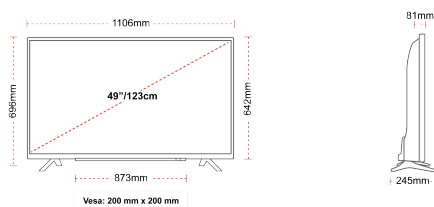

G

69kWh/1000

G

HDR
 100kWh/1000

HIGHLIGHTS

- ⌕ 4K HDR UHD
- ⌕ TRU Picture Engine
- ⌕ Dolby Vision HDR
- ⌕ HDR10 & HLG
- ⌕ Internal WLAN
- ⌕ 2x HDMI, 1x USB

CONNECTIONS

SIZE

DISPLAY

Screen Size (inch / cm)	49" / 123cm
Panel Type	Direct Back Light (DLED)
Resolution	Ultra HD (3840 x 2160)
Brightness	350

SOUND

Dolby Audio™	Yes
Audio Output Power (RMS)	2x10W
Speaker Type	Down Firing
Internal Subwoofer	No
Sound Modes	Music, Movie, Speech, Classic, Flat, User
DTS	Yes
Equalizer	5 band
Onkyo	No

MECHANICAL

Boxed dimensions (mm)	1195 x 154 x 765
Dimensions with stand (mm)	1106 x 245 x 696
Dimensions without Stand (mm)	1106 x 81 x 641
Gross Weight (kg)	15
Net Weight (kg)	10
VESA (Wall mount) WxH	200mm x 200mm
Screw Size	M6