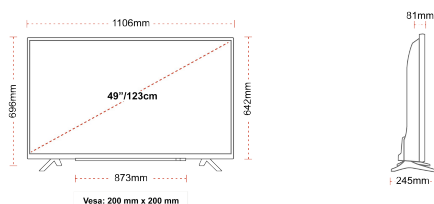

G

69kWh/1000

G

HDR
 100kWh/1000

HIGHLIGHTS

- ⊗ 4K HDR UHD
- ⊗ TRU Picture Engine
- ⊗ Dolby Vision HDR
- ⊗ HDR10 & HLG
- ⊗ Internal WLAN
- ⊗ 2x HDMI, 1x USB

CONNECTIONS

SIZE

DISPLAY

Screen Size (inch / cm)	49" / 123cm
Panel Type	Direct Back Light (DLED)
Resolution	Ultra HD (3840 x 2160)
Brightness	350

SOUND

Dolby Audio™	Yes
Audio Output Power (RMS)	2x10W
Speaker Type	Down Firing
Internal Subwoofer	No
Sound Modes	Music, Movie, Speech, Classic, Flat, User
DTS	Yes
Equalizer	5 band
Onkyo	No

MECHANICAL

Boxed dimensions (mm)	1195 x 154 x 765
Dimensions with stand (mm)	1106 x 245 x 696
Dimensions without Stand (mm)	1106 x 81 x 641
Gross Weight (kg)	15
Net Weight (kg)	10
VESA (Wall mount) WxH	200mm x 200mm
Screw Size	M6