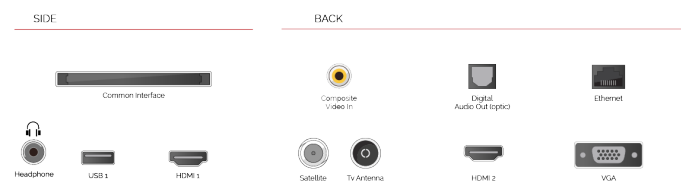

G

69kWh/1000

G

HDR
 100kWh/1000

HIGHLIGHTS

- ⊗ 4K HDR UHD
- ⊗ TRU Picture Engine
- ⊗ Dolby Vision HDR
- ⊗ HDR10 & HLG
- ⊗ Internal WLAN
- ⊗ 2x HDMI, 1x USB

CONNECTIONS

SIZE

DISPLAY

Screen Size (inch / cm)	49" / 123cm
Panel Type	Direct Back Light (DLED)
Resolution	Ultra HD (3840 x 2160)
Brightness	350

SOUND

Dolby Audio™	Yes
Audio Output Power (RMS)	2x10W
Speaker Type	Down Firing
Internal Subwoofer	No
Sound Modes	Music, Movie, Speech, Classic, Flat, User
DTS	Yes
Equalizer	5 band
Onkyo	No