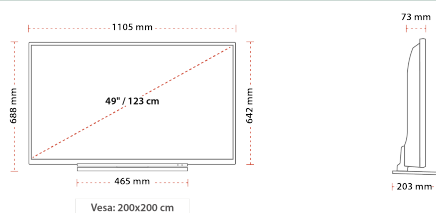

HIGHLIGHTS

- ⌕ 4K HDR UHD
- ⌕ TRU Picture Engine
- ⌕ 4x HDMI, 2x USB
- ⌕ Dolby Vision HDR
- ⌕ Sound by Onkyo
- ⌕ Internal WLAN & Bluetooth

CONNECTIONS

SIZE

DISPLAY

Screen Size (inch / cm)	49" / 123cm
Panel Type	DLED
Resolution	Ultra HD (3840 x 2160)
Brightness	350

MECHANICAL

Boxed dimensions (mm)	1195 x 154 x 780
Dimensions with stand (mm)	203 x 1105 x 688
Dimensions without Stand (mm)	73 x 1105 x 642
Gross Weight (kg)	17,5
Net Weight (kg)	13,5
VESA (Wall mount) WxH	200mm x 200mm