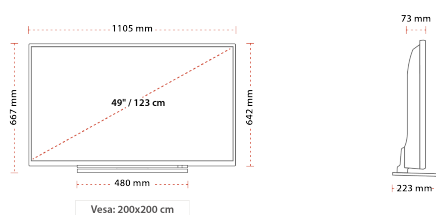

CONNECTIONS

SIZE

DISPLAY

Screen Size (inch / cm)	49" / 124cm
Panel Type	D-LED
Resolution	UHD (3840 x 2160)
Brightness	350

SOUND

Dolby Audio™	Yes
Audio Output Power (RMS)	2x10W
Speaker Type	Downfiring Speaker Box
Internal Subwoofer	Yes
Sound Modes	Music, Movie, Speech, Classic, Flat, User
DTS	DTS™ HD + DTS™ TruSurround
Equalizer	5 Band
Onkyo	Sound by Onkyo

MECHANICAL

Boxed dimensions (mm)	1195 x 154 x 780
Dimensions with stand (mm)	223 x 1105 x 667
Dimensions without Stand (mm)	73 x 1105 x 642
Gross Weight (kg)	18
Net Weight (kg)	13,5
VESA (Wall mount) WxH	200 x 200