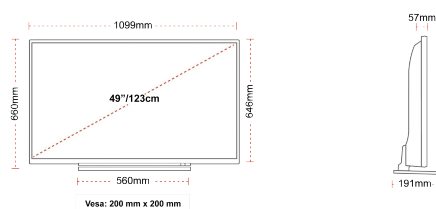

HIGHLIGHTS

- ⌕ 4K HDR UHD
- ⌕ TRU Picture Engine
- ⌕ 4x HDMI, 2x USB
- ⌕ Dolby Vision HDR
- ⌕ Wide Color Gamut (WCG)
- ⌕ Sound by Onkyo

CONNECTIONS

SIZE

DISPLAY

Screen Size (inch / cm)	49" / 123cm
Panel Type	ELED
Resolution	Ultra HD (3840 x 2160)
Brightness	300

MECHANICAL

Boxed dimensions (mm)	1195 x 145 x 775
Dimensions with stand (mm)	1099 x 191 x 660
Dimensions without Stand (mm)	1099 x 57 x 646
Gross Weight (kg)	21,5
Net Weight (kg)	17,5
VESA (Wall mount) WxH	200mm x 200mm