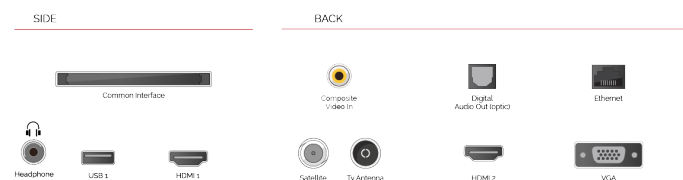

TRU Picture Technology provides smooth, upscaled and more detailed viewing whatever you're watching.

Immerse yourself in the on-screen action with one of our Toshiba Dolby Vision compatible TVs. The preferred HDR video format of movie makers around the world, Dolby Vision uses dynamic metadata to read and calculate exactly the right brightness level for every TV frame.

Experience more power and emotion when you watch TV. With our wide colour gamut models, every scene is displayed with unprecedented, life-like-colour vibrancy. Capable of reflecting up to 1024 shades per colour, they capture hues that are usually merged together and lost on the screen.

HIGHLIGHTS

- ⌕ 4K HDR UHD
- ⌕ TRU Picture Engine
- ⌕ 4x HDMI, 2x USB
- ⌕ Dolby Vision HDR
- ⌕ Wide Color Gamut (WCG)
- ⌕ Sound by Onkyo

CONNECTIONS

SIZE

DISPLAY

Screen Size (inch / cm)	49" / 123cm
Panel Type	ELED
Resolution	Ultra HD (3840 x 2160)
Brightness	300