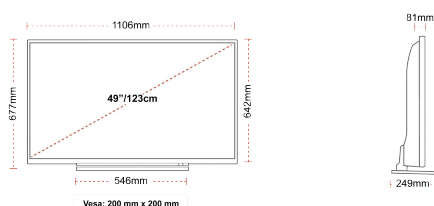

## SIZE

## DISPLAY

Screen Size (inch / cm)	49" / 123cm
Panel Type	DLED
Resolution	Ultra HD (3840 x 2160)
Brightness	350

## MECHANICAL

Boxed dimensions (mm)	1195 x 154 x 765
Dimensions with stand (mm)	1106 x 249 x 677
Dimensions without Stand (mm)	1106 x 81 x 642
Gross Weight (kg)	16,5
Net Weight (kg)	12
VESA (Wall mount) WxH	200mm x 200mm