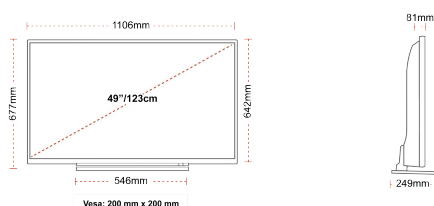

HIGHLIGHTS

- ④ 4K UHD HDR
- ④ TRU Picture Engine
- ④ 4x HDMI, 2x USB
- ④ Sound by Onkyo
- ④ Internal WLAN & Bluetooth
- ④ 4K UHD HDR

CONNECTIONS

SIZE

DISPLAY

Screen Size (inch / cm)	49" / 123cm
Panel Type	DLED
Resolution	Ultra HD (3840 x 2160)
Brightness	350

MECHANICAL

Boxed dimensions (mm)	1195 x 154 x 765
Dimensions with stand (mm)	1106 x 249 x 677
Dimensions without Stand (mm)	1106 x 81 x 642
Gross Weight (kg)	16,5
Net Weight (kg)	12
VESA (Wall mount) WxH	200mm x 200mm