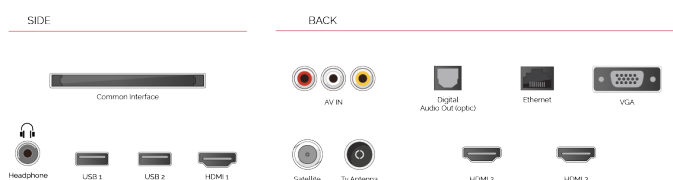

Immerse yourself in the on-screen action with one of our Toshiba Dolby Vision compatible TVs. The preferred HDR video format of movie makers around the world, Dolby Vision uses dynamic metadata to read and calculate exactly the right brightness level for every TV frame.

 **amazon dash**
Replenishment

HIGHLIGHTS

- ⌵ Ultra HD (4K)
- ⌵ 3x HDMI™, 2x USB
- ⌵ WCG (Wide Color Gamut)
- ⌵ Dolby Vision HDR
- ⌵ Sound by Onkyo
- ⌵ Front facing speaker

CONNECTIONS

SIZE

DISPLAY

Screen Size (inch / cm)	49" / 124cm
Panel Type	E-LED
Resolution	UHD (3840 x 2160)
Brightness	300