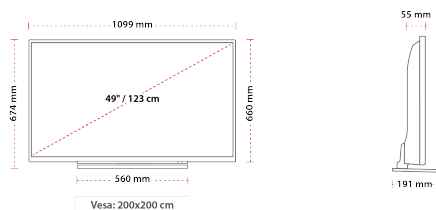

 **amazon dash**
Replenishment

HIGHLIGHTS

- ⌵ Ultra HD (4K)
- ⌵ 3x HDMI™, 2x USB
- ⌵ WCG (Wide Color Gamut)
- ⌵ Dolby Vision HDR
- ⌵ Sound by Onkyo
- ⌵ Front facing speaker

CONNECTIONS

SIZE

DISPLAY

Screen Size (inch / cm)	49" / 124cm
Panel Type	E-LED
Resolution	UHD (3840 x 2160)
Brightness	300

MECHANICAL

Boxed dimensions (mm)	1195 x 145 x 775
Dimensions with stand (mm)	191 x 1099 x 674
Dimensions without Stand (mm)	55 x 1099 x 660
Gross Weight (kg)	22
Net Weight (kg)	18
VESA (Wall mount) WxH	200 x 200