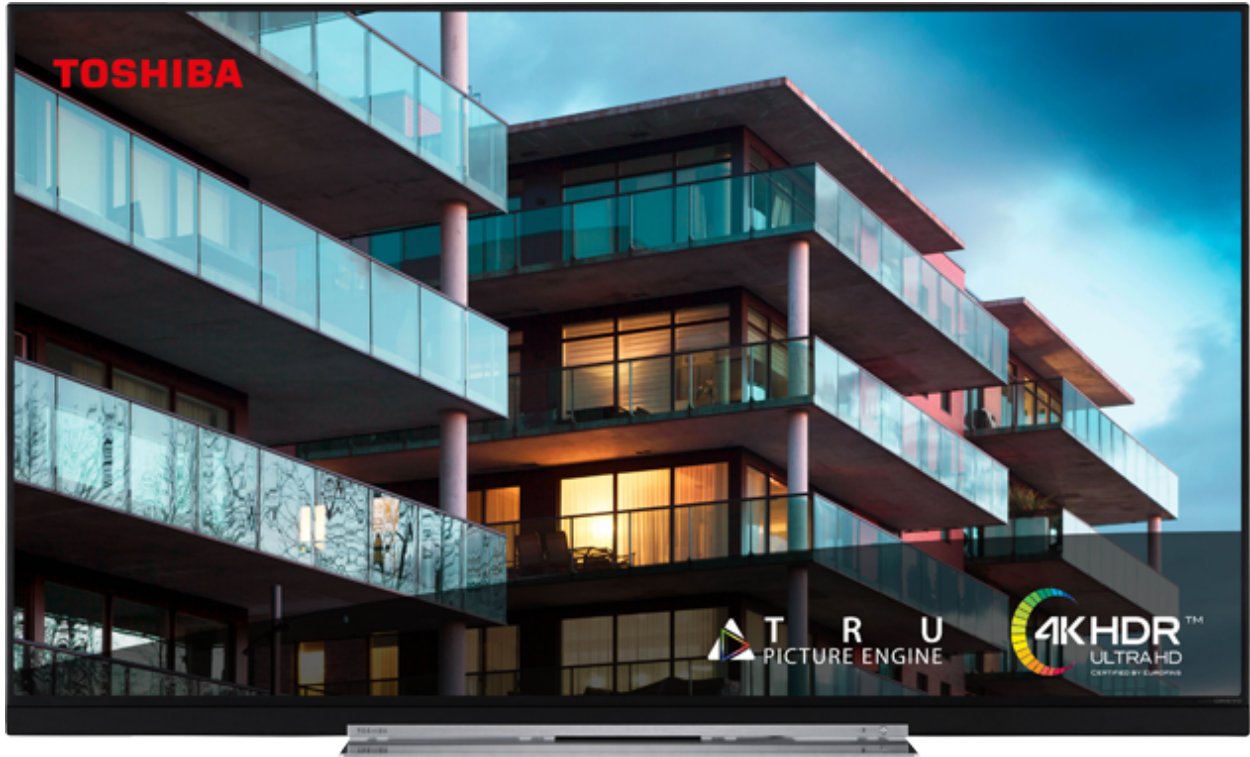

TOSHIBA

TL7A Series

49TL7A63DB

EAN: 5055862324097

Indulge your appetite for high-quality home entertainment. Enjoy countless movies and TV shows as well as award-winning Prime Originals.

Proving how seriously we take your right to privacy, we have become the first TV brand to be certified and approved as secure by the Bavarian State Government.

Awarded the 4K HDR Ultra HD logo, all our 4K HDR TVs have been proven to deliver and faithfully display 4K HDR content in all its glory.

HIGHLIGHTS

- ⌕ 4K HDR UHD
- ⌕ TRU Picture Engine
- ⌕ 4x HDMI, 2x USB
- ⌕ Dolby Vision HDR
- ⌕ Wide Color Gamut (WCG)
- ⌕ Sound by Onkyo

CONNECTIONS

SIZE

DISPLAY

Screen Size (inch / cm)	49" / 123cm
Panel Type	ELED3
Resolution	Ultra HD (3840 x 2160)
Brightness	300

SOUND

Dolby Audio™	Yes
Audio Output Power (RMS)	2x12W
Speaker Type	Front Firing
Internal Subwoofer	No
Sound Modes	Music, Movie, Speech, Classic, Flat, User
DTS	DTS HD + DTS TruSurround
Equalizer	5 Band
Onkyo	Sound by Onkyo