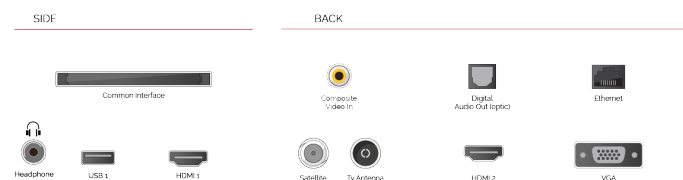

CONNECTIONS

SIZE

DISPLAY

Screen Size (inch / cm)	49" / 123cm
Panel Type	ELED3
Resolution	Ultra HD (3840 x 2160)
Brightness	300

SOUND

Dolby Audio™	Yes
Audio Output Power (RMS)	2x12W
Speaker Type	Front Firing
Internal Subwoofer	No
Sound Modes	Music, Movie, Speech, Classic, Flat, User
DTS	DTS HD + DTS TruSurround
Equalizer	5 Band
Onkyo	Sound by Onkyo