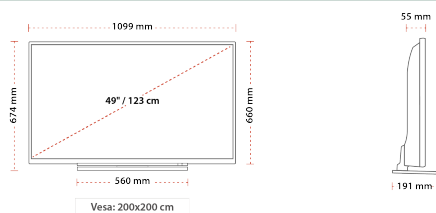

CONNECTIONS

SIZE

DISPLAY

Screen Size (inch / cm)	49" / 123cm
Panel Type	ELED3
Resolution	Ultra HD (3840 x 2160)
Brightness	300

SOUND

Dolby Audio™	Yes
Audio Output Power (RMS)	2x12W
Speaker Type	Front Firing
Internal Subwoofer	No
Sound Modes	Music, Movie, Speech, Classic, Flat, User
DTS	DTS HD + DTS TruSurround
Equalizer	5 Band
Onkyo	Sound by Onkyo

MECHANICAL

Boxed dimensions (mm)	1195 x 145 x 775
Dimensions with stand (mm)	191 x 1099 x 674
Dimensions without Stand (mm)	55 x 1099 x 660
Gross Weight (kg)	22
Net Weight (kg)	18
VESA (Wall mount) WxH	200mm x 200mm