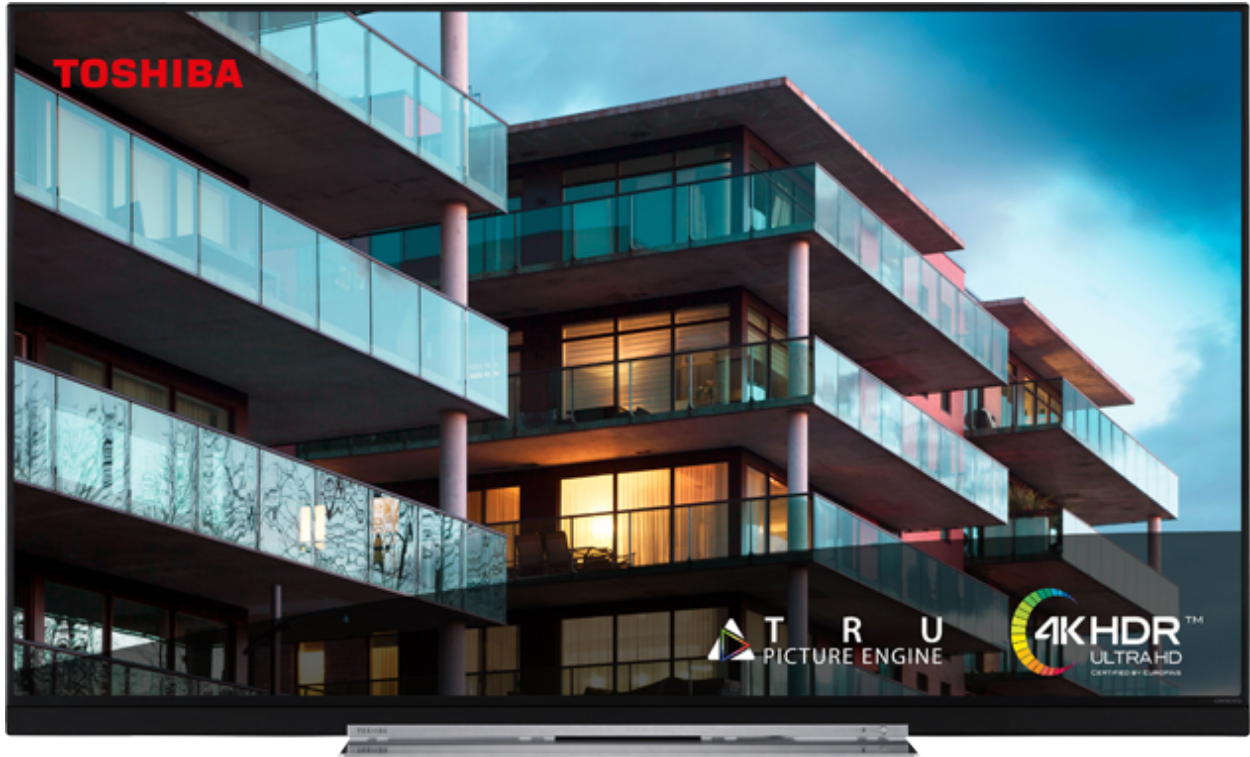

TOSHIBA

TL7A Series

49TL7A63DB

EAN: 5055862324097

Indulge your appetite for high-quality home entertainment. Enjoy countless movies and TV shows as well as award-winning Prime Originals.

Proving how seriously we take your right to privacy, we have become the first TV brand to be certified and approved as secure by the Bavarian State Government.

Awarded the 4K HDR Ultra HD logo, all our 4K HDR TVs have been proven to deliver and faithfully display 4K HDR content in all its glory.

HIGHLIGHTS

- ⌚ 4K HDR UHD
- ⌚ TRU Picture Engine
- ⌚ 4x HDMI, 2x USB
- ⌚ Dolby Vision HDR
- ⌚ Wide Color Gamut (WCG)
- ⌚ Sound by Onkyo

CONNECTIONS

SIZE

DISPLAY

Screen Size (inch / cm)	49" / 123cm
Panel Type	ELED3
Resolution	Ultra HD (3840 x 2160)
Brightness	300

SOUND

Dolby Audio™	Yes
Audio Output Power (RMS)	2x12W
Speaker Type	Front Firing
Internal Subwoofer	No
Sound Modes	Music, Movie, Speech, Classic, Flat, User
DTS	DTS HD + DTS TruSurround
Equalizer	5 Band
Onkyo	Sound by Onkyo