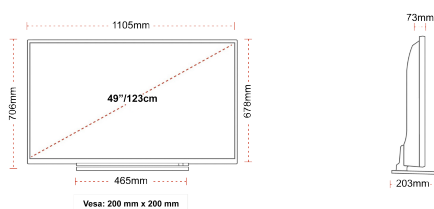

CONNECTIONS

SIZE

DISPLAY

Screen Size (inch / cm)	49" / 124cm
Panel Type	D-LED
Resolution	UHD (3840 x 2160)
Brightness	350

SOUND

Dolby Audio™	Yes
Audio Output Power (RMS)	2x10W
Speaker Type	Front Firing Speaker
Internal Subwoofer	Yes
Sound Modes	Music, Movie, Speech, Classic, Flat, User
DTS	DTS™ HD + DTS™ TruSurround
Equalizer	5 Band
Onkyo	Yes

MECHANICAL

Boxed dimensions (mm)	1195 x 154 x 780
Dimensions with stand (mm)	203 x 1105 x 706
Dimensions without Stand (mm)	73 x 1105 x 678
Gross Weight (kg)	17,5
Net Weight (kg)	13,5
VESA (Wall mount) WxH	200 x 200