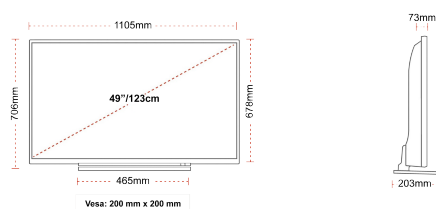

CONNECTIONS

SIZE

DISPLAY

Screen Size (inch / cm)	49" / 124cm
Panel Type	D-LED
Resolution	UHD (3840 x 2160)
Brightness	350

SOUND

Dolby Audio™	Yes
Audio Output Power (RMS)	2x10W
Speaker Type	Front Firing Speaker
Internal Subwoofer	Yes
Sound Modes	Music, Movie, Speech, Classic, Flat, User
DTS	DTS™ HD + DTS™ TruSurround
Equalizer	5 Band
Onkyo	Yes

MECHANICAL

Boxed dimensions (mm)	1195 x 154 x 780
Dimensions with stand (mm)	203 x 1105 x 706
Dimensions without Stand (mm)	73 x 1105 x 678
Gross Weight (kg)	17,5
Net Weight (kg)	13,5
VESA (Wall mount) WxH	200 x 200