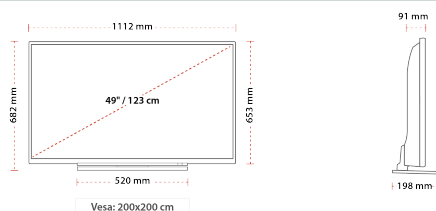

VIDEO
ON DEMAND

HIGHLIGHTS

- ⊗ Full HD (High Definition)
- ⊗ 3x HDMI™, 2x USB
- ⊗ Toshiba Smart Portal
- ⊗ Internal WLAN & Bluetooth
- ⊗ USB Recording
- ⊗ Eco Friendly Mode

CONNECTIONS

SIZE

DISPLAY

Screen Size (inch / cm)	49" / 124cm
Panel Type	D-LED
Resolution	FHD (1920 x 1080)
Brightness	300

MECHANICAL

Boxed dimensions (mm)	1215 x 165 x 775
Dimensions with stand (mm)	203 x 1112 x 686
Dimensions without Stand (mm)	91 x 1112 x 653
Gross Weight (kg)	18
Net Weight (kg)	14
VESA (Wall mount) WxH	200 x 200