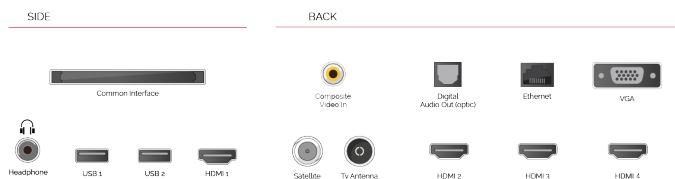

CONNECTIONS

SIZE

DISPLAY

Screen Size (inch / cm)	43" / 108cm
Panel Type	Direct Back Light (DLED)
Resolution	Ultra HD (3840 x 2160)
Brightness	320

SOUND

Dolby Audio™	Yes
Audio Output Power (RMS)	2x10W
Speaker Type	Down Firing
Internal Subwoofer	No
Sound Modes	Music, Movie, Speech, Classic, Flat, User
DTS	Yes
Equalizer	5 band
Onkyo	Sound by Onkyo