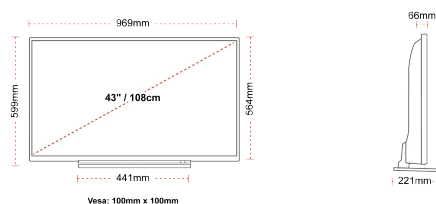

CONNECTIONS

SIZE

DISPLAY

Screen Size (inch / cm)	43" / 108cm
Panel Type	Direct Back Light (DLED)
Resolution	Ultra HD (3840 x 2160)
Brightness	320

SOUND

Dolby Audio™	Yes
Audio Output Power (RMS)	2x10W
Speaker Type	Down Firing
Internal Subwoofer	No
Sound Modes	Music, Movie, Speech, Classic, Flat, User
DTS	Yes
Equalizer	5 band
Onkyo	Sound by Onkyo

MECHANICAL

Boxed dimensions (mm)	1085 x 154 x 710
Dimensions with stand (mm)	969 x 221 x 599
Dimensions without Stand (mm)	969 x 66 x 564
Gross Weight (kg)	15
Net Weight (kg)	11
VESA (Wall mount) WxH	100mm x 100mm
Screw Size	M4