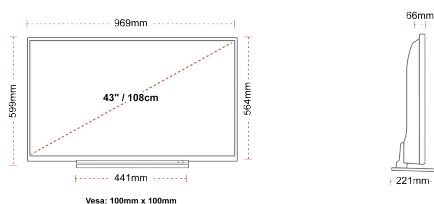

## SIZE

## DISPLAY

Screen Size (inch / cm)	43" / 108cm
Panel Type	Direct Back Light (DLED)
Resolution	Ultra HD (3840 x 2160)
Brightness	320

## MECHANICAL

Boxed dimensions (mm)	1085 x 154 x 710
Dimensions with stand (mm)	969 x 221 x 599
Dimensions without Stand (mm)	969 x 66 x 564
Gross Weight (kg)	15
Net Weight (kg)	11
VESA (Wall mount) WxH	100mm x 100mm
Screw Size	M4