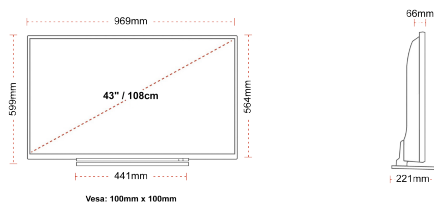

CONNECTIONS

SIZE

DISPLAY

Screen Size (inch / cm)	43" / 108cm
Panel Type	Direct Back Light (DLED)
Resolution	Ultra HD (3840 x 2160)
Brightness	320

SOUND

Dolby Audio™	Yes
Audio Output Power (RMS)	2x10W
Speaker Type	Down Firing
Internal Subwoofer	No
Sound Modes	Music, Movie, Speech, Classic, Flat, User
DTS	Yes
Equalizer	5 band
Onkyo	Sound by Onkyo

MECHANICAL

Boxed dimensions (mm)	1085 x 154 x 710
Dimensions with stand (mm)	969 x 221 x 599
Dimensions without Stand (mm)	969 x 66 x 564
Gross Weight (kg)	15
Net Weight (kg)	11
VESA (Wall mount) WxH	100mm x 100mm
Screw Size	M4