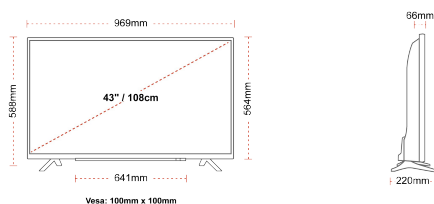

CONNECTIONS

SIZE

DISPLAY

Screen Size (inch / cm)	43" / 108cm
Panel Type	Direct Back Light (DLED)
Resolution	Ultra HD (3840 x 2160)
Brightness	320

SOUND

Dolby Audio™	Yes
Audio Output Power (RMS)	2x10W
Speaker Type	Down Firing
Internal Subwoofer	No
Sound Modes	Music, Movie, Speech, Classic, Flat, User
DTS	Yes
Equalizer	5 band
Onkyo	Sound by Onkyo

MECHANICAL

Boxed dimensions (mm)	1085 x 154 x 710
Dimensions with stand (mm)	969 x 220 x 588
Dimensions without Stand (mm)	969 x 66 x 564
Gross Weight (kg)	11
Net Weight (kg)	8
VESA (Wall mount) WxH	100mm x 100mm
Screw Size	M4