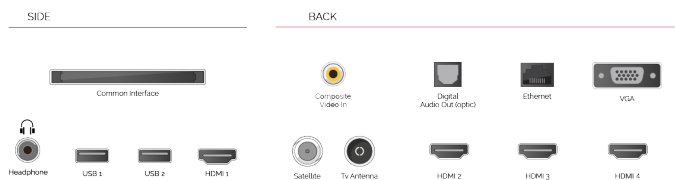

CONNECTIONS

SIZE

DISPLAY

Screen Size (inch / cm)	43" / 108cm
Panel Type	Direct Back Light (DLED)
Resolution	Ultra HD (3840 x 2160)
Brightness	350

SOUND

Dolby Audio™	Yes
Audio Output Power (RMS)	2x10W
Speaker Type	Down Firing
Internal Subwoofer	No
Sound Modes	Music, Movie, Speech, Classic, Flat, User
DTS	Yes
Equalizer	5 band
Onkyo	Sound by Onkyo