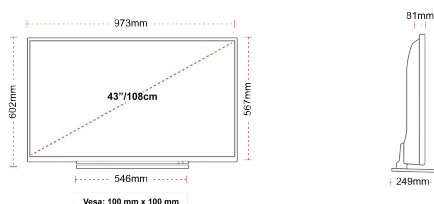

## SIZE

## DISPLAY

Screen Size (inch / cm)	43" / 108cm
Panel Type	Direct Back Light (DLED)
Resolution	Ultra HD (3840 x 2160)
Brightness	350

## MECHANICAL

Boxed dimensions (mm)	1085 x 154 x 710
Dimensions with stand (mm)	973 x 249 x 599
Dimensions without Stand (mm)	973 x 81 x 567
Gross Weight (kg)	14
Net Weight (kg)	10
VESA (Wall mount) WxH	100mm x 100mm
Screw Size	M4