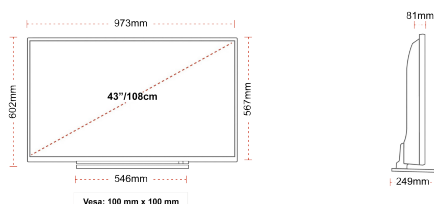

CONNECTIONS

SIZE

DISPLAY

Screen Size (inch / cm)	43" / 108cm
Panel Type	Direct Back Light (DLED)
Resolution	Ultra HD (3840 x 2160)
Brightness	350

SOUND

Dolby Audio™	Yes
Audio Output Power (RMS)	2x10W
Speaker Type	Down Firing
Internal Subwoofer	No
Sound Modes	Music, Movie, Speech, Classic, Flat, User
DTS	Yes
Equalizer	5 band
Onkyo	Sound by Onkyo

MECHANICAL

Boxed dimensions (mm)	1085 x 154 x 710
Dimensions with stand (mm)	973 x 249 x 599
Dimensions without Stand (mm)	973 x 81 x 567
Gross Weight (kg)	14
Net Weight (kg)	10
VESA (Wall mount) WxH	100mm x 100mm
Screw Size	M4