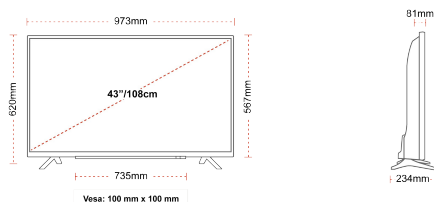

## SIZE

## DISPLAY

Screen Size (inch / cm)	43" / 108cm
Panel Type	Direct Back Light (DLED)
Resolution	Ultra HD (3840 x 2160)
Brightness	350

## MECHANICAL

Boxed dimensions (mm)	1085 x 154 x 710
Dimensions with stand (mm)	973 x 234 x 620
Dimensions without Stand (mm)	973 x 81 x 567
Gross Weight (kg)	11
Net Weight (kg)	8
VESA (Wall mount) WxH	100mm x 100mm
Screw Size	M4