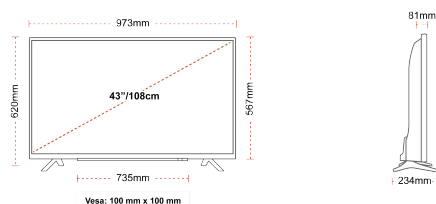

CONNECTIONS

SIZE

DISPLAY

Screen Size (inch / cm)	43" / 108cm
Panel Type	Direct Back Light (DLED)
Resolution	Ultra HD (3840 x 2160)
Brightness	350

SOUND

Dolby Audio™	Yes
Audio Output Power (RMS)	2x10W
Speaker Type	Down Firing
Internal Subwoofer	No
Sound Modes	Music, Movie, Speech, Classic, Flat, User
DTS	Yes
Equalizer	5 band
Onkyo	Sound by Onkyo

MECHANICAL

Boxed dimensions (mm)	1085 x 154 x 710
Dimensions with stand (mm)	973 x 234 x 620
Dimensions without Stand (mm)	973 x 81 x 567
Gross Weight (kg)	11
Net Weight (kg)	8
VESA (Wall mount) WxH	100mm x 100mm
Screw Size	M4