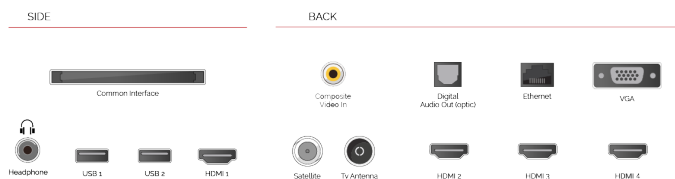

CONNECTIONS

SIZE