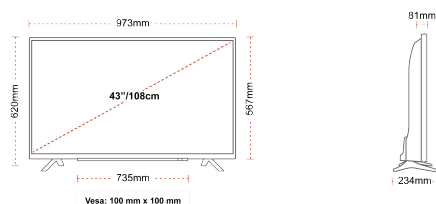

## SIZE

## DISPLAY

Screen Size (inch / cm)	43" / 108cm
Panel Type	Direct Back Light (DLED)
Resolution	Ultra HD (3840 x 2160)
Brightness	350

## MECHANICAL

Boxed dimensions (mm)	1085 x 154 x 710
Dimensions with stand (mm)	973 x 234 x 620
Dimensions without Stand (mm)	973 x 81 x 567
Gross Weight (kg)	11
Net Weight (kg)	8
VESA (Wall mount) WxH	100mm x 100mm
Screw Size	M4