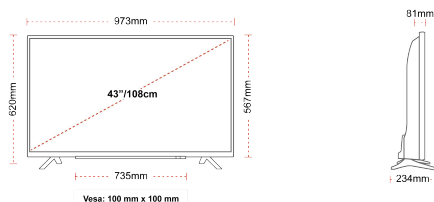

CONNECTIONS

SIZE

DISPLAY

Screen Size (inch / cm)	43" / 108cm
Panel Type	Direct Back Light (DLED)
Resolution	Ultra HD (3840 x 2160)
Brightness	350

SOUND

Dolby Audio™	Yes
Audio Output Power (RMS)	2x10W
Speaker Type	Down Firing
Internal Subwoofer	No
Sound Modes	Music, Movie, Speech, Classic, Flat, User
DTS	Yes
Equalizer	5 band
Onkyo	Sound by Onkyo

MECHANICAL

Boxed dimensions (mm)	1085 x 154 x 710
Dimensions with stand (mm)	973 x 234 x 620
Dimensions without Stand (mm)	973 x 81 x 567
Gross Weight (kg)	11
Net Weight (kg)	8
VESA (Wall mount) WxH	100mm x 100mm
Screw Size	M4