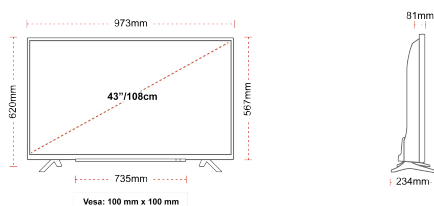

SIZE

DISPLAY

Screen Size (inch / cm)	43" / 108cm
Panel Type	Direct Back Light (DLED)
Resolution	Ultra HD (3840 x 2160)
Brightness	350

SOUND

Dolby Audio™	Yes
Audio Output Power (RMS)	2x10W
Speaker Type	Down Firing
Internal Subwoofer	No
Sound Modes	Music, Movie, Speech, Classic, Flat, User
DTS	No
Equalizer	5 band
Onkyo	No

ACCESSORIES

Remote Control	Yes
Remote Control Battery	Yes
Quick Start Guide	Yes
Small Remote Control	No

FEATURES

HDMI™ ARC	Through HDMI2
USB Recording (PVR Ready)	Yes
Channel List USB Cloning	Yes
Teletext	Yes
HDMI™ CEC	Yes
Basic Hotel Mode	Passive- Basic Hotel Mode
Media Player	Yes
MHL via HDMI™ (Mobile HD Link)	No
Child Lock	Yes
NTSC Playback	No
ALLM	Yes

VIDEO

Wide Color Gamut	No
HDR	Yes
Dolby Vision HDR	Yes
TRU Flow	No
TRU Resolution	Yes
TRU Micro Dimming	Yes

TUNER / BROADCASTING

HEVC (H.265) Decoder	Yes
Tuner Type	HD DVB-T2/C/S2
UHD from Satellite	Yes
Dual Tuner	No
Electronic Program Guide (EPG)	Yes
Auto Search	Yes
Program Storage Capacity (Analog)	200
Program Storage Capacity (Digital S/S2)	10000
Program Storage Capacity (Digital T/T2/C)	800

CONNECTIONS

CI+	Yes
HDMI™	3 HDMI
USB	2 USB
Component (YPbPr) in	No
Composite Video/Audio in	No
Scart	No
Ethernet	Yes
Headphone Out	Yes
Antenna Input	Yes
VGA (PC in - D-Sub15)	No

SMART TV FEATURES

HBBTV ver 2.0.2	Yes
Audio-Video Sharing (AVS)	Yes
Smart Portal	Toshiba
Toshiba TV Smart Center	Yes
Web Browser	Yes
Netflix	Yes
YouTube™	Yes
Bluetooth	No
Screen Mirroring	Miracast
Prime Video	Yes
Google Assistant	Works with Google Assistant
Amazon Alexa	Works With Alexa

MECHANICAL

Boxed dimensions (mm)	1085 x 154 x 710
Dimensions with stand (mm)	973 x 234 x 620
Dimensions without Stand (mm)	973 x 81 x 567
Gross Weight (kg)	11
Net Weight (kg)	7,5
VESA (Wall mount) WxH	100mm x 100mm
Screw Size	M4

POWER / ENERGY

Stand-By Energy Consumption (Average)	<0.5W
Working Voltage - Frequency	220-240V AC
12V TV (Mobile TV)	No