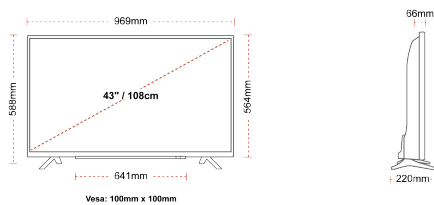

DISPLAY

Screen Size (inch / cm)	43" / 108cm
Panel Type	Direct Back Light (DLED)
Resolution	Ultra HD (3840 x 2160)
Brightness	320

SOUND

Dolby Audio™	Yes
Audio Output Power (RMS)	2x10W
Speaker Type	Down Firing
Internal Subwoofer	No
Sound Modes	Music, Movie, Speech, Classic, Flat, User
DTS	Yes
Equalizer	5 band
Onkyo	Sound by Onkyo

ACCESSORIES

Remote Control	Yes
Remote Control Battery	Yes
Quick Start Guide	Yes
Small Remote Control	No

VIDEO

Wide Color Gamut	No
HDR	Yes
Dolby Vision HDR	Yes
TRU Flow	y
TRU Resolution	Yes
TRU Micro Dimming	Yes

TUNER / BROADCASTING

HEVC (H.265) Decoder	Yes
Tuner Type	HD DVB-T2/C/S2
UHD from Satellite	Yes
Dual Tuner	No
Electronic Program Guide (EPG)	Yes
Auto Search	Yes
Program Storage Capacity (Analog)	200
Program Storage Capacity (Digital S/S2)	10000
Program Storage Capacity (Digital T/T2/C)	800

CONNECTIONS

CI+	Yes
HDMI™	4 HDMI
USB	1 USB
Component (YPbPr) in	via VGA
Composite Video/Audio in	Yes
Scart	No
Ethernet	Yes
Headphone Out	Yes
Antenna Input	Yes
VGA (PC in - D-Sub15)	Yes

SMART TV FEATURES

HBBTV ver 2.0.2	Yes
Audio-Video Sharing (AVS)	Yes
Smart Portal	Toshiba
Toshiba TV Smart Center	Yes
Web Browser	Yes
Netflix	Yes
YouTube™	Yes
Bluetooth	Yes
Screen Mirroring	Miracast
Prime Video	Yes
Google Assistant	Works with Google Assistant
Amazon Alexa	Built in Alexa

MECHANICAL

Boxed dimensions (mm)	1085 x 154 x 710
Dimensions with stand (mm)	969 x 220 x 588
Dimensions without Stand (mm)	969 x 66 x 564
Gross Weight (kg)	11
Net Weight (kg)	8
VESA (Wall mount) WxH	100mm x 100mm
Screw Size	M4

POWER / ENERGY

Stand-By Energy Consumption (Average)	<0.5W
Working Voltage - Frequency	220-240V AC
12V TV (Mobile TV)	No