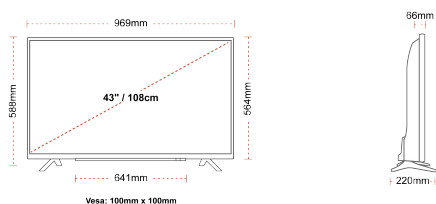

## SIZE

## DISPLAY

Screen Size (inch / cm)	43" / 108cm
Panel Type	Direct Back Light (DLED)
Resolution	Ultra HD (3840 x 2160)
Brightness	320

## MECHANICAL

Boxed dimensions (mm)	1085 x 154 x 710
Dimensions with stand (mm)	969 x 220 x 588
Dimensions without Stand (mm)	969 x 66 x 564
Gross Weight (kg)	11
Net Weight (kg)	8
VESA (Wall mount) WxH	100mm x 100mm
Screw Size	M4