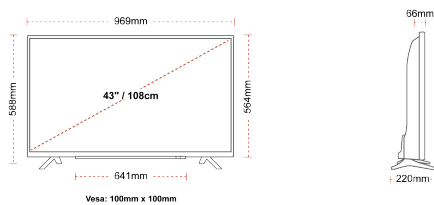

DISPLAY

Screen Size (inch / cm)	43" / 108cm
Panel Type	Direct Back Light (DLED)
Resolution	Ultra HD (3840 x 2160)
Brightness	320

SOUND

Dolby Audio™	Yes
Audio Output Power (RMS)	2x10W
Speaker Type	Down Firing
Internal Subwoofer	No
Sound Modes	Music, Movie, Speech, Classic, Flat, User
DTS	Yes
Equalizer	5 band
Onkyo	Sound by Onkyo

MECHANICAL

Boxed dimensions (mm)	1085 x 154 x 710
Dimensions with stand (mm)	969 x 220 x 588
Dimensions without Stand (mm)	969 x 66 x 564
Gross Weight (kg)	11
Net Weight (kg)	8
VESA (Wall mount) WxH	100mm x 100mm
Screw Size	M4