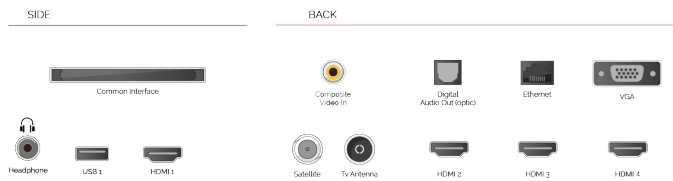

G

54kWh/1000

G

HDR
 88kWh/1000

HIGHLIGHTS

- ⌕ TRU Picture Engine
- ⌕ 4x HDMI, 1x USB
- ⌕ Dolby Vision HDR
- ⌕ Sound by Onkyo
- ⌕ Dolby Atmos
- ⌕ 4K HDR UHD

CONNECTIONS

SIZE

DISPLAY

Screen Size (inch / cm)	43" / 108cm
Panel Type	Direct Back Light (DLED)
Resolution	Ultra HD (3840 x 2160)
Brightness	320

SOUND

Dolby Audio™	Yes
Audio Output Power (RMS)	2x10W
Speaker Type	Down Firing
Internal Subwoofer	No
Sound Modes	Music, Movie, Speech, Classic, Flat, User
DTS	Yes
Equalizer	5 band
Onkyo	Sound by Onkyo