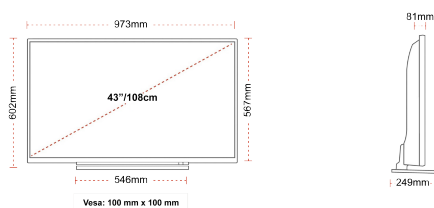

DISPLAY

Screen Size (inch / cm)	43" / 108cm
Panel Type	Direct Back Light (DLED)
Resolution	Ultra HD (3840 x 2160)
Brightness	265

SOUND

Dolby Audio™	Yes
Audio Output Power (RMS)	2x10W
Speaker Type	Down Firing
Internal Subwoofer	No
Sound Modes	Music, Movie, Speech, Classic, Flat, User
DTS	No
Equalizer	5 band
Onkyo	No

MECHANICAL

Boxed dimensions (mm)	1085 x 154 x 710
Dimensions with stand (mm)	973 x 249 x 602
Dimensions without Stand (mm)	973 x 81 x 567
Gross Weight (kg)	13,5
Net Weight (kg)	9,5
VESA (Wall mount) WxH	100mm x 100mm
Screw Size	M4