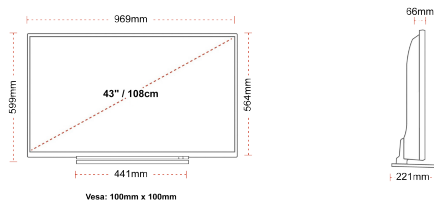

DISPLAY

Screen Size (inch / cm)	43" / 108cm
Panel Type	Direct Back Light (DLED)
Resolution	Ultra HD (3840 x 2160)
Brightness	320

SOUND

Dolby Audio™	Yes
Audio Output Power (RMS)	2x10W
Speaker Type	Down Firing
Internal Subwoofer	No
Sound Modes	Smart, Movie, Music, News
DTS	Yes
Equalizer	5 band
Onkyo	Sound by Onkyo

MECHANICAL

Boxed dimensions (mm)	1085 x 154 x 710
Dimensions with stand (mm)	969 x 221 x 599
Dimensions without Stand (mm)	969 x 66 x 564
Gross Weight (kg)	15
Net Weight (kg)	11
VESA (Wall mount) WxH	100mm x 100mm
Screw Size	M4