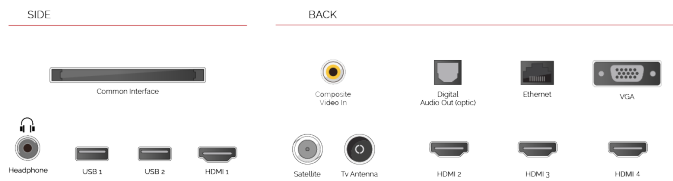

G

54kWh/1000

G

HDR
 54kWh/1000

HIGHLIGHTS

- ⌵ Android TV
- ⌵ Google Assistant
- ⌵ Chromecast Built in
- ⌵ 4K UHD HDR
- ⌵ Dolby Vision HDR
- ⌵ Google Play Store

CONNECTIONS

SIZE

DISPLAY

Screen Size (inch / cm)	43" / 108cm
Panel Type	Direct Back Light (DLED)
Resolution	Ultra HD (3840 x 2160)
Brightness	320

SOUND

Dolby Audio™	Yes
Audio Output Power (RMS)	2x10W
Speaker Type	Down Firing
Internal Subwoofer	No
Sound Modes	Smart, Movie, Music, News
DTS	Yes
Equalizer	5 band
Onkyo	Sound by Onkyo