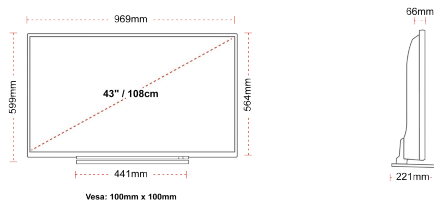

DISPLAY

Screen Size (inch / cm)	43" / 108cm
Panel Type	Direct Back Light (DLED)
Resolution	Ultra HD (3840 x 2160)
Brightness	320

SOUND

Dolby Audio™	Yes
Audio Output Power (RMS)	2x10W
Speaker Type	Down Firing
Internal Subwoofer	No
Sound Modes	Smart, Movie, Music, News
DTS	Yes
Equalizer	5 band
Onkyo	Sound by Onkyo

ACCESSORIES

Remote Control	Yes
Remote Control Battery	Yes
Quick Start Guide	Yes
Small Remote Control	No
RC Bluetooth Support	Yes

VIDEO

Wide Color Gamut	No
HDR	Yes
Picture Modes	User, Standard, Vivid, Sport, Movie, Game
Dolby Vision HDR	Yes
TRU Flow	No
TRU Resolution	Yes
TRU Micro Dimming	Yes

TUNER / BROADCASTING

HEVC (H.265) Decoder	Yes
Tuner Type	HD DVB-T2/C/S2
UHD from Satellite	Yes
Dual Tuner	No
Electronic Program Guide (EPG)	Yes
Auto Search	Yes
Program Storage Capacity (Analog)	200
Program Storage Capacity (Digital S/S2)	10000
Program Storage Capacity (Digital T/T2/C)	1000+1000

CONNECTIONS

CI+	Yes
HDMI™	4 HDMI
USB	2 USB
Component (YPbPr) in	via VGA
Composite Video/Audio in	Yes
Scart	No
Ethernet	Yes
Headphone Out	Yes
Antenna Input	Yes
VGA (PC in - D-Sub15)	Yes

SMART TV FEATURES

HBBTV ver 2.0.2	Yes
Audio-Video Sharing (AVS)	No
Smart Portal	Android TV
Toshiba TV Smart Center	No
Web Browser	No
Netflix	Yes
YouTube™	Yes
Bluetooth	Yes
Screen Mirroring	Chromecast
Prime Video	Yes
Google Assistant	Google Assistant
Amazon Alexa	No

MECHANICAL

Boxed dimensions (mm)	1085 x 154 x 710
Dimensions with stand (mm)	969 x 221 x 599
Dimensions without Stand (mm)	969 x 66 x 564
Gross Weight (kg)	15
Net Weight (kg)	11
VESA (Wall mount) WxH	100mm x 100mm
Screw Size	M4

POWER / ENERGY

Stand-By Energy Consumption (Average)	<0.5W
Working Voltage - Frequency	220-240V AC
12V TV (Mobile TV)	No