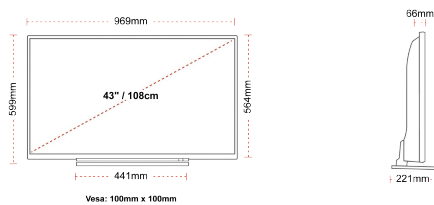

DISPLAY

Screen Size (inch / cm)	43" / 108cm
Panel Type	Direct Back Light (DLED)
Resolution	Ultra HD (3840 x 2160)
Brightness	320

SOUND

Dolby Audio™	Yes
Audio Output Power (RMS)	2x10W
Speaker Type	Down Firing
Internal Subwoofer	No
Sound Modes	Smart, Movie, Music, News
DTS	Yes
Equalizer	5 band
Onkyo	Sound by Onkyo

MECHANICAL

Boxed dimensions (mm)	1085 x 154 x 710
Dimensions with stand (mm)	969 x 221 x 599
Dimensions without Stand (mm)	969 x 66 x 564
Gross Weight (kg)	15
Net Weight (kg)	11
VESA (Wall mount) WxH	100mm x 100mm
Screw Size	M4