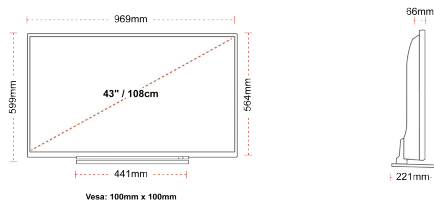

## SIZE

## DISPLAY

Screen Size (inch / cm)	43" / 108cm
Panel Type	Direct Back Light (DLED)
Resolution	Ultra HD (3840 x 2160)
Brightness	320

## MECHANICAL

Boxed dimensions (mm)	1085 x 154 x 710
Dimensions with stand (mm)	969 x 221 x 599
Dimensions without Stand (mm)	969 x 66 x 564
Gross Weight (kg)	15
Net Weight (kg)	11
VESA (Wall mount) WxH	100mm x 100mm
Screw Size	M4