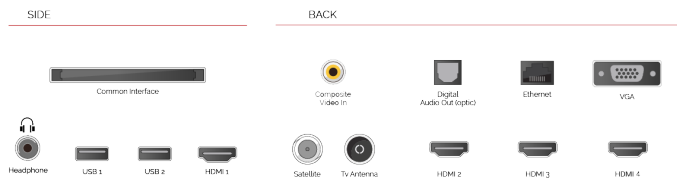

HIGHLIGHTS

- ⌵ Android TV
- ⌵ Google Assistant
- ⌵ Chromecast Built in
- ⌵ 4K UHD HDR
- ⌵ Dolby Vision HDR
- ⌵ Google Play Store

CONNECTIONS

SIZE

DISPLAY

Screen Size (inch / cm)	43" / 108cm
Panel Type	Direct Back Light (DLED)
Resolution	Ultra HD (3840 x 2160)
Brightness	320

VIDEO

Wide Color Gamut	No
HDR	Yes
Picture Modes	User, Standard, Vivid, Sport, Movie, Game
Dolby Vision HDR	Yes
TRU Flow	No
TRU Resolution	Yes
TRU Micro Dimming	Yes

TUNER / BROADCASTING

HEVC (H.265) Decoder	Yes
Tuner Type	HD DVB-T2/C/S2
UHD from Satellite	Yes
Dual Tuner	No
Electronic Program Guide (EPG)	Yes
Auto Search	Yes
Program Storage Capacity (Analog)	200
Program Storage Capacity (Digital S/S2)	10000
Program Storage Capacity (Digital T/T2/C)	1000+1000