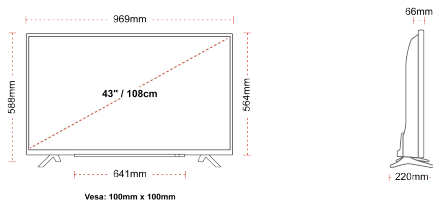

**SIZE**

**DISPLAY**

Screen Size (inch / cm)	43" / 108cm
Panel Type	Direct Back Light (DLED)
Resolution	Ultra HD (3840 x 2160)
Brightness	320

**SOUND**

Dolby Audio™	Yes
Audio Output Power (RMS)	2x10W
Speaker Type	Down Firing
Internal Subwoofer	No
Sound Modes	Smart, Movie, Music, News
DTS	Yes
Equalizer	5 band
Onkyo	Sound by Onkyo

**MECHANICAL**

Boxed dimensions (mm)	1085 x 154 x 710
Dimensions with stand (mm)	969 x 220 x 588
Dimensions without Stand (mm)	969 x 66 x 564
Gross Weight (kg)	11
Net Weight (kg)	8
VESA (Wall mount) WxH	100mm x 100mm
Screw Size	M4