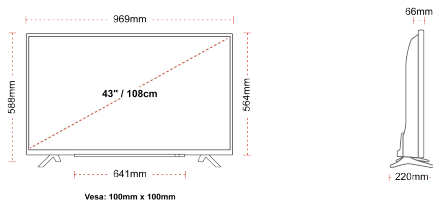

HIGHLIGHTS

- ⌵ Android TV
- ⌵ Google Assistant
- ⌵ Chromecast Built in
- ⌵ 4K UHD HDR
- ⌵ Dolby Vision HDR
- ⌵ Google Play Store

CONNECTIONS

SIZE

DISPLAY

Screen Size (inch / cm)	43" / 108cm
Panel Type	Direct Back Light (DLED)
Resolution	Ultra HD (3840 x 2160)
Brightness	320

MECHANICAL

Boxed dimensions (mm)	1085 x 154 x 710
Dimensions with stand (mm)	969 x 220 x 588
Dimensions without Stand (mm)	969 x 66 x 564
Gross Weight (kg)	11
Net Weight (kg)	8
VESA (Wall mount) WxH	100mm x 100mm
Screw Size	M4