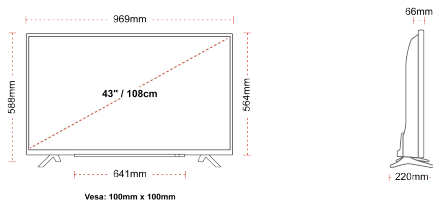

DISPLAY

Screen Size (inch / cm)	43" / 108cm
Panel Type	Direct Back Light (DLED)
Resolution	Ultra HD (3840 x 2160)
Brightness	320

SOUND

Dolby Audio™	Yes
Audio Output Power (RMS)	2x10W
Speaker Type	Down Firing
Internal Subwoofer	No
Sound Modes	Smart, Movie, Music, News
DTS	Yes
Equalizer	5 band
Onkyo	Sound by Onkyo

ACCESSORIES

Remote Control	Yes
Remote Control Battery	Yes
Quick Start Guide	Yes
Small Remote Control	No
RC Bluetooth Support	Yes

VIDEO

Wide Color Gamut	No
HDR	Yes
Picture Modes	User, Standard, Vivid, Sport, Movie, Game
Dolby Vision HDR	Yes
TRU Flow	No
TRU Resolution	Yes
TRU Micro Dimming	Yes

TUNER / BROADCASTING

HEVC (H.265) Decoder	Yes
Tuner Type	HD DVB-T2/C/S2
UHD from Satellite	Yes
Dual Tuner	No
Electronic Program Guide (EPG)	Yes
Auto Search	Yes
Program Storage Capacity (Analog)	200
Program Storage Capacity (Digital S/S2)	10000
Program Storage Capacity (Digital T/T2/C)	1000+1000

CONNECTIONS

CI+	Yes
HDMI™	4 HDMI
USB	2 USB
Component (YPbPr) in	via VGA
Composite Video/Audio in	Yes
Scart	No
Ethernet	Yes
Headphone Out	Yes
Antenna Input	Yes
VGA (PC in - D-Sub15)	Yes

SMART TV FEATURES

HBBTV ver 2.0.2	Yes
Audio-Video Sharing (AVS)	No
Smart Portal	Android TV
Toshiba TV Smart Center	No
Web Browser	No
Netflix	Yes
YouTube™	Yes
Bluetooth	Yes
Screen Mirroring	Chromecast
Prime Video	Yes
Google Assistant	Google Assistant
Amazon Alexa	No

MECHANICAL

Boxed dimensions (mm)	1085 x 154 x 710
Dimensions with stand (mm)	969 x 220 x 588
Dimensions without Stand (mm)	969 x 66 x 564
Gross Weight (kg)	11
Net Weight (kg)	8
VESA (Wall mount) WxH	100mm x 100mm
Screw Size	M4

POWER / ENERGY

Stand-By Energy Consumption (Average)	<0.5W
Working Voltage - Frequency	220-240V AC