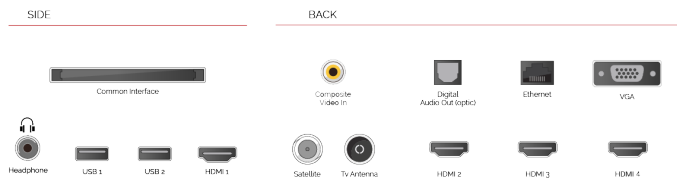

**SIZE**

**DISPLAY**

Screen Size (inch / cm)	43" / 108cm
Panel Type	Direct Back Light (DLED)
Resolution	Ultra HD (3840 x 2160)
Brightness	320

**SOUND**

Dolby Audio™	Yes
Audio Output Power (RMS)	2x10W
Speaker Type	Down Firing
Internal Subwoofer	No
Sound Modes	Smart, Movie, Music, News
DTS	Yes
Equalizer	5 band
Onkyo	Sound by Onkyo