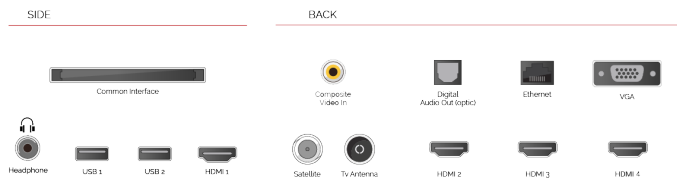

G
54kWh/1000

G
HDR
54kWh/1000

HIGHLIGHTS

- ⌵ Android TV
- ⌵ Google Assistant
- ⌵ Chromecast Built in
- ⌵ 4K UHD HDR
- ⌵ Dolby Vision HDR
- ⌵ Google Play Store

CONNECTIONS

SIZE

DISPLAY

Screen Size (inch / cm)	43" / 108cm
Panel Type	Direct Back Light (DLED)
Resolution	Ultra HD (3840 x 2160)
Brightness	320

VIDEO

Wide Color Gamut	No
HDR	Yes
Picture Modes	User, Standard, Vivid, Sport, Movie, Game
Dolby Vision HDR	Yes
TRU Flow	No
TRU Resolution	Yes
TRU Micro Dimming	Yes

TUNER / BROADCASTING

HEVC (H.265) Decoder	Yes
Tuner Type	HD DVB-T2/C/S2
UHD from Satellite	Yes
Dual Tuner	No
Electronic Program Guide (EPG)	Yes
Auto Search	Yes
Program Storage Capacity (Analog)	200
Program Storage Capacity (Digital S/S2)	10000
Program Storage Capacity (Digital T/T2/C)	1000+1000