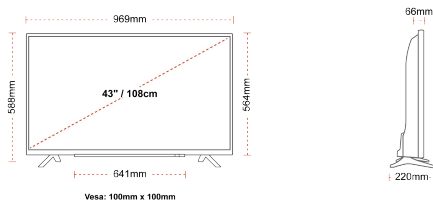

## SIZE

## DISPLAY

Screen Size (inch / cm)	43" / 108cm
Panel Type	Direct Back Light (DLED)
Resolution	Ultra HD (3840 x 2160)
Brightness	320

## MECHANICAL

Boxed dimensions (mm)	1085 x 154 x 710
Dimensions with stand (mm)	969 x 220 x 588
Dimensions without Stand (mm)	969 x 66 x 564
Gross Weight (kg)	11
Net Weight (kg)	8
VESA (Wall mount) WxH	100mm x 100mm
Screw Size	M4