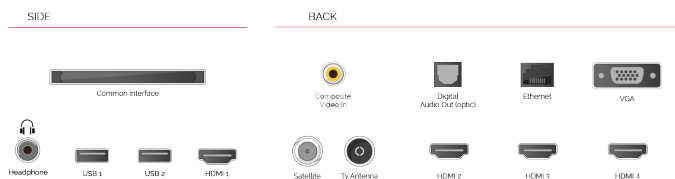

- ⌵ Android TV
- ⌵ Google Assistant
- ⌵ Chromecast Built in
- ⌵ 4K UHD HDR
- ⌵ Dolby Vision HDR
- ⌵ Google Play Store

CONNECTIONS

SIZE

DISPLAY

Screen Size (inch / cm)	43" / 108cm
Panel Type	Direct Back Light (DLED)
Resolution	Ultra HD (3840 x 2160)
Brightness	350