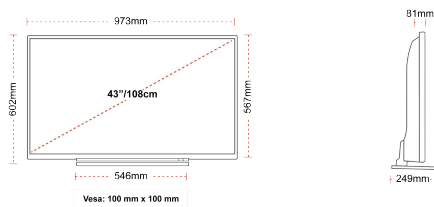

DISPLAY

Screen Size (inch / cm)	43" / 108cm
Panel Type	Direct Back Light (DLED)
Resolution	Ultra HD (3840 x 2160)
Brightness	350

SOUND

Dolby Audio™	Yes
Audio Output Power (RMS)	2x10W
Speaker Type	Down Firing
Internal Subwoofer	No
Sound Modes	Music, Movie, Speech, Classic, Flat, User
DTS	Yes
Equalizer	5 band
Onkyo	Sound by Onkyo

MECHANICAL

Boxed dimensions (mm)	1085 x 154 x 710
Dimensions with stand (mm)	973 x 249 x 599
Dimensions without Stand (mm)	973 x 81 x 567
Gross Weight (kg)	14
Net Weight (kg)	10
VESA (Wall mount) WxH	100mm x 100mm
Screw Size	M4