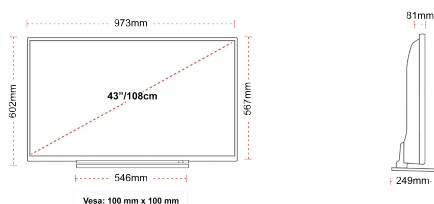

- ⌵ Android TV
- ⌵ Google Assistant
- ⌵ Chromecast Built in
- ⌵ 4K UHD HDR
- ⌵ Dolby Vision HDR
- ⌵ Google Play Store

CONNECTIONS

SIZE

DISPLAY

Screen Size (inch / cm)	43" / 108cm
Panel Type	Direct Back Light (DLED)
Resolution	Ultra HD (3840 x 2160)
Brightness	350

MECHANICAL

Boxed dimensions (mm)	1085 x 154 x 710
Dimensions with stand (mm)	973 x 249 x 599
Dimensions without Stand (mm)	973 x 81 x 567
Gross Weight (kg)	14
Net Weight (kg)	10
VESA (Wall mount) WxH	100mm x 100mm
Screw Size	M4