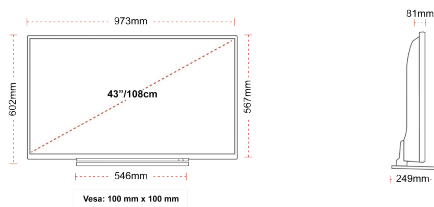

CONNECTIONS

SIZE

DISPLAY

Screen Size (inch / cm)	43" / 108cm
Panel Type	Direct Back Light (DLED)
Resolution	Ultra HD (3840 x 2160)
Brightness	350

SOUND

Dolby Audio™	Yes
Audio Output Power (RMS)	2x10W
Speaker Type	Down Firing
Internal Subwoofer	No
Sound Modes	Music, Movie, Speech, Classic, Flat, User
DTS	Yes
Equalizer	5 band
Onkyo	Sound by Onkyo

MECHANICAL

Boxed dimensions (mm)	1085 x 154 x 710
Dimensions with stand (mm)	973 x 249 x 599
Dimensions without Stand (mm)	973 x 81 x 567
Gross Weight (kg)	14
Net Weight (kg)	10
VESA (Wall mount) WxH	100mm x 100mm
Screw Size	M4