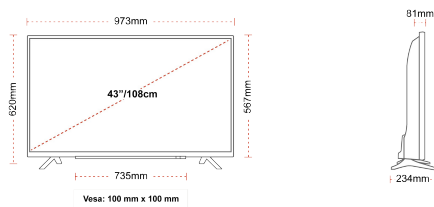

## SIZE

## DISPLAY

Screen Size (inch / cm)	43" / 108cm
Panel Type	Direct Back Light (DLED)
Resolution	Ultra HD (3840 x 2160)
Brightness	350

## MECHANICAL

Boxed dimensions (mm)	1085 x 154 x 710
Dimensions with stand (mm)	973 x 234 x 620
Dimensions without Stand (mm)	973 x 81 x 567
Gross Weight (kg)	11
Net Weight (kg)	8
VESA (Wall mount) WxH	100mm x 100mm
Screw Size	M4