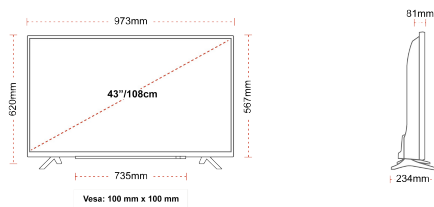

DISPLAY

Screen Size (inch / cm)	43" / 108cm
Panel Type	Direct Back Light (DLED)
Resolution	Ultra HD (3840 x 2160)
Brightness	350

SOUND

Dolby Audio™	Yes
Audio Output Power (RMS)	2x10W
Speaker Type	Down Firing
Internal Subwoofer	No
Sound Modes	Music, Movie, Speech, Classic, Flat, User
DTS	Yes
Equalizer	5 band
Onkyo	Sound by Onkyo

ACCESSORIES

Remote Control	Yes
Remote Control Battery	Yes
Quick Start Guide	Yes
Small Remote Control	No
RC Bluetooth Support	Yes

VIDEO

Wide Color Gamut	No
HDR	Yes
Dolby Vision HDR	Yes
TRU Flow	No
TRU Resolution	Yes
TRU Micro Dimming	Yes

TUNER / BROADCASTING

HEVC (H.265) Decoder	Yes
Tuner Type	HD DVB-T2/C/S2
UHD from Satellite	Yes
Dual Tuner	No
Electronic Program Guide (EPG)	Yes
Auto Search	Yes
Program Storage Capacity (Analog)	200
Program Storage Capacity (Digital S/S2)	10000
Program Storage Capacity (Digital T/T2/C)	1000+1000

CONNECTIONS

CI+	Yes
HDMI™	4 HDMI
USB	2 USB
Component (YPbPr) in	via VGA
Composite Video/Audio in	Yes
Scart	No
Ethernet	Yes
Headphone Out	Yes
Antenna Input	Yes
VGA (PC in - D-Sub15)	Yes

SMART TV FEATURES

HBBTV ver 2.0.2	Yes
Audio-Video Sharing (AVS)	No
Smart Portal	Android TV
Toshiba TV Smart Center	No
Web Browser	No
Netflix	Yes
YouTube™	Yes
Bluetooth	Yes
Screen Mirroring	Chromecast
Prime Video	Yes
Google Assistant	Google Assistant
Amazon Alexa	No

MECHANICAL

Boxed dimensions (mm)	1085 x 154 x 710
Dimensions with stand (mm)	973 x 234 x 620
Dimensions without Stand (mm)	973 x 81 x 567
Gross Weight (kg)	11
Net Weight (kg)	8
VESA (Wall mount) WxH	100mm x 100mm
Screw Size	M4

POWER / ENERGY

Stand-By Energy Consumption (Average)	<0.5W
Working Voltage - Frequency	220-240V AC
12V TV (Mobile TV)	No