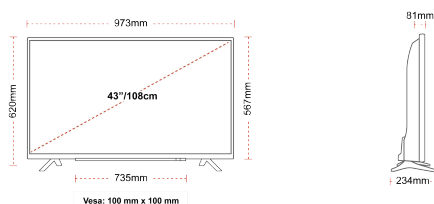

G

54kWh/1000

G

HDR
 88kWh/1000

HIGHLIGHTS

- ⌕ 4K HDR UHD
- ⌕ TRU Picture Engine
- ⌕ Dolby Vision HDR
- ⌕ HDR10 & HLG
- ⌕ Internal WLAN
- ⌕ 2x HDMI, 1x USB

CONNECTIONS

SIZE

DISPLAY

Screen Size (inch / cm)	43" / 108cm
Panel Type	Direct Back Light (DLED)
Resolution	Ultra HD (3840 x 2160)
Brightness	350

SOUND

Dolby Audio™	Yes
Audio Output Power (RMS)	2x10W
Speaker Type	Down Firing
Internal Subwoofer	No
Sound Modes	Music, Movie, Speech, Classic, Flat, User
DTS	Yes
Equalizer	5 band
Onkyo	No

MECHANICAL

Boxed dimensions (mm)	1085 x 154 x 710
Dimensions with stand (mm)	973 x 234 x 620
Dimensions without Stand (mm)	973 x 81 x 567
Gross Weight (kg)	11
Net Weight (kg)	8
VESA (Wall mount) WxH	100mm x 100mm
Screw Size	M4