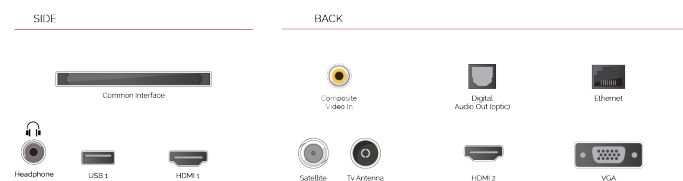

G

54kWh/1000

G

HDR
 88kWh/1000

HIGHLIGHTS

- ⌕ 4K HDR UHD
- ⌕ TRU Picture Engine
- ⌕ Dolby Vision HDR
- ⌕ HDR10 & HLG
- ⌕ Internal WLAN
- ⌕ 2x HDMI, 1x USB

CONNECTIONS

SIZE

DISPLAY

Screen Size (inch / cm)	43" / 108cm
Panel Type	Direct Back Light (DLED)
Resolution	Ultra HD (3840 x 2160)
Brightness	350

SOUND

Dolby Audio™	Yes
Audio Output Power (RMS)	2x10W
Speaker Type	Down Firing
Internal Subwoofer	No
Sound Modes	Music, Movie, Speech, Classic, Flat, User
DTS	Yes
Equalizer	5 band
Onkyo	No