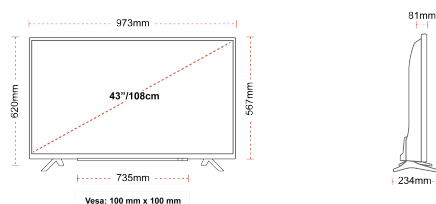

G

54kWh/1000

G

HDR
 88kWh/1000

HIGHLIGHTS

- ⌕ 4K HDR UHD
- ⌕ TRU Picture Engine
- ⌕ Dolby Vision HDR
- ⌕ HDR10 & HLG
- ⌕ Internal WLAN
- ⌕ 2x HDMI, 1x USB

CONNECTIONS

SIZE

DISPLAY

Screen Size (inch / cm)	43" / 108cm
Panel Type	Direct Back Light (DLED)
Resolution	Ultra HD (3840 x 2160)
Brightness	350

SOUND

Dolby Audio™	Yes
Audio Output Power (RMS)	2x10W
Speaker Type	Down Firing
Internal Subwoofer	No
Sound Modes	Music, Movie, Speech, Classic, Flat, User
DTS	Yes
Equalizer	5 band
Onkyo	No

MECHANICAL

Boxed dimensions (mm)	1085 x 154 x 710
Dimensions with stand (mm)	973 x 234 x 620
Dimensions without Stand (mm)	973 x 81 x 567
Gross Weight (kg)	11
Net Weight (kg)	8
VESA (Wall mount) WxH	100mm x 100mm
Screw Size	M4