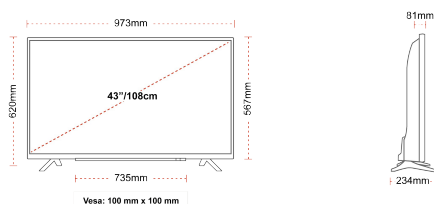

## SIZE

## DISPLAY

Screen Size (inch / cm)	43" / 108cm
Panel Type	Direct Back Light (DLED)
Resolution	Ultra HD (3840 x 2160)
Brightness	350

## MECHANICAL

Boxed dimensions (mm)	1085 x 154 x 710
Dimensions with stand (mm)	973 x 234 x 620
Dimensions without Stand (mm)	973 x 81 x 567
Gross Weight (kg)	11
Net Weight (kg)	8
VESA (Wall mount) WxH	100mm x 100mm
Screw Size	M4