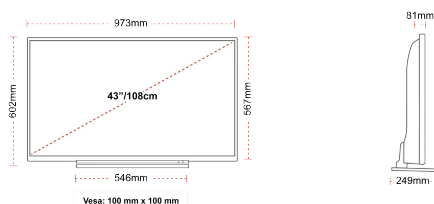

## SIZE

## DISPLAY

|                         |                          |
|-------------------------|--------------------------|
| Screen Size (inch / cm) | 43" / 108cm              |
| Panel Type              | Direct Back Light (DLED) |
| Resolution              | FHD (1920 x 1080)        |
| Brightness              | 300                      |

## MECHANICAL

|                               |                  |
|-------------------------------|------------------|
| Boxed dimensions (mm)         | 1085 x 154 x 710 |
| Dimensions with stand (mm)    | 973 x 249 x 602  |
| Dimensions without Stand (mm) | 973 x 81 x 567   |
| Gross Weight (kg)             | 13,5             |
| Net Weight (kg)               | 9,5              |
| VESA (Wall mount) WxH         | 100mm x 100mm    |
| Screw Size                    | M4               |