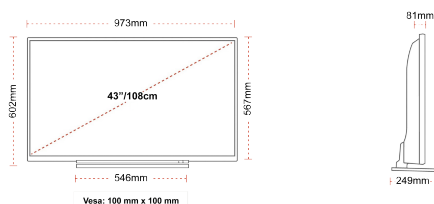

CONNECTIONS

SIZE

DISPLAY

Screen Size (inch / cm)	43" / 108cm
Panel Type	Direct Back Light (DLED)
Resolution	FHD (1920 x 1080)
Brightness	300

SOUND

Dolby Audio™	Yes
Audio Output Power (RMS)	2x8W
Speaker Type	Down Firing
Internal Subwoofer	No
DTS	Yes
Equalizer	5 band
Onkyo	No

MECHANICAL

Boxed dimensions (mm)	1085 x 154 x 710
Dimensions with stand (mm)	973 x 249 x 602
Dimensions without Stand (mm)	973 x 81 x 567
Gross Weight (kg)	13,5
Net Weight (kg)	9,5
VESA (Wall mount) WxH	100mm x 100mm
Screw Size	M4