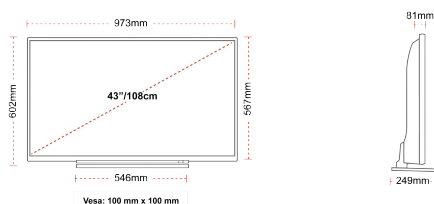

## SIZE

## DISPLAY

Screen Size (inch / cm)	43" / 108cm
Panel Type	Direct Back Light (DLED)
Resolution	FHD (1920 x 1080)
Brightness	300

## MECHANICAL

Boxed dimensions (mm)	1085 x 154 x 710
Dimensions with stand (mm)	973 x 249 x 602
Dimensions without Stand (mm)	973 x 81 x 567
Gross Weight (kg)	13,5
Net Weight (kg)	9,5
VESA (Wall mount) WxH	100mm x 100mm
Screw Size	M4