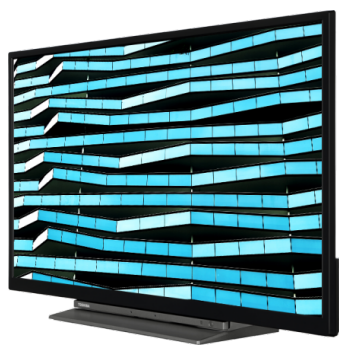

## LK3C Series

43LK3C63DB

EAN: 5055862337370

alexapoweredby | built-in

**SECURE**  
SMART TV

**NETFLIX**

prime video

**SCREEN SHARE**

**HDR 10**

**dts HD**

**Dolby Audio**

**1080p FULL HD**

Discover picture perfect on-screen imagery with a Toshiba Full HD TV. With a 1080p screen resolution, you can enjoy pinpoint sharp clarity as well as incredible image detail and vibrancy of colour.

**SMART TV**

A whole new world of entertainment awaits you on your Toshiba big screen TV and it's all just one click away. Choose from Toshiba's huge range of music, video, TV and social media apps. With Netflix®, Prime Video or YouTube™, you will find plenty of content.