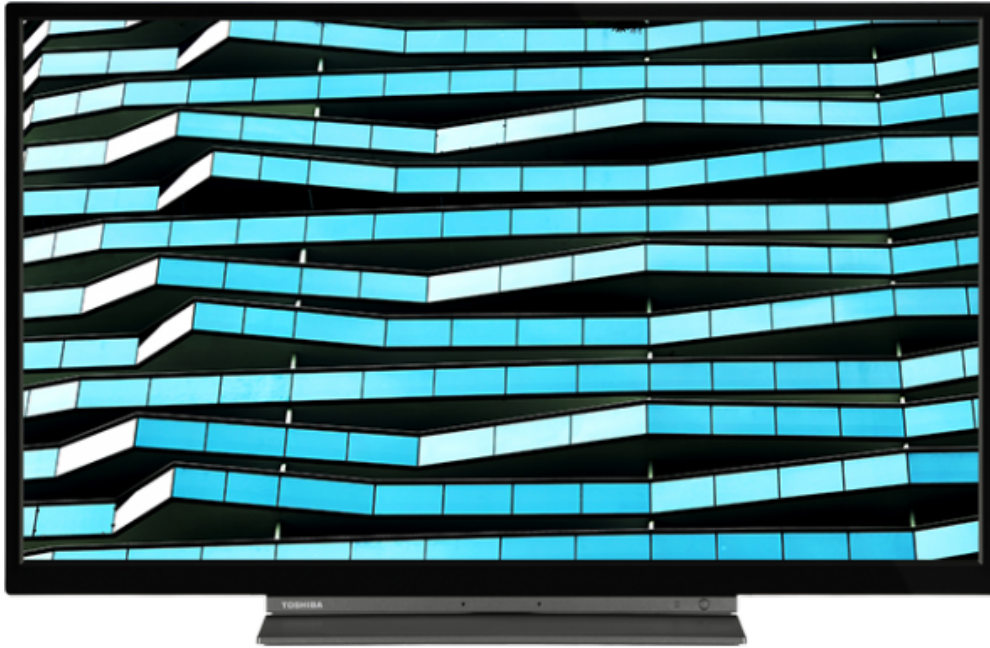

# TOSHIBA

## LK3C Series

43LK3C63DB

EAN: 5055862337370

alexapoweredby | built-in

**SECURE**  
SMART TV

**NETFLIX**

prime video

**SCREEN SHARE**

**HDR 10**

**dts HD**

**Dolby Audio**

**1080p FULL HD**

Discover picture perfect on-screen imagery with a Toshiba Full HD TV. With a 1080p screen resolution, you can enjoy pinpoint sharp clarity as well as incredible image detail and vibrancy of colour.

## DISPLAY

Screen Size (inch / cm)	43" / 108cm
Panel Type	Direct Back Light (DLED)
Resolution	FHD (1920 x 1080)
Brightness	300