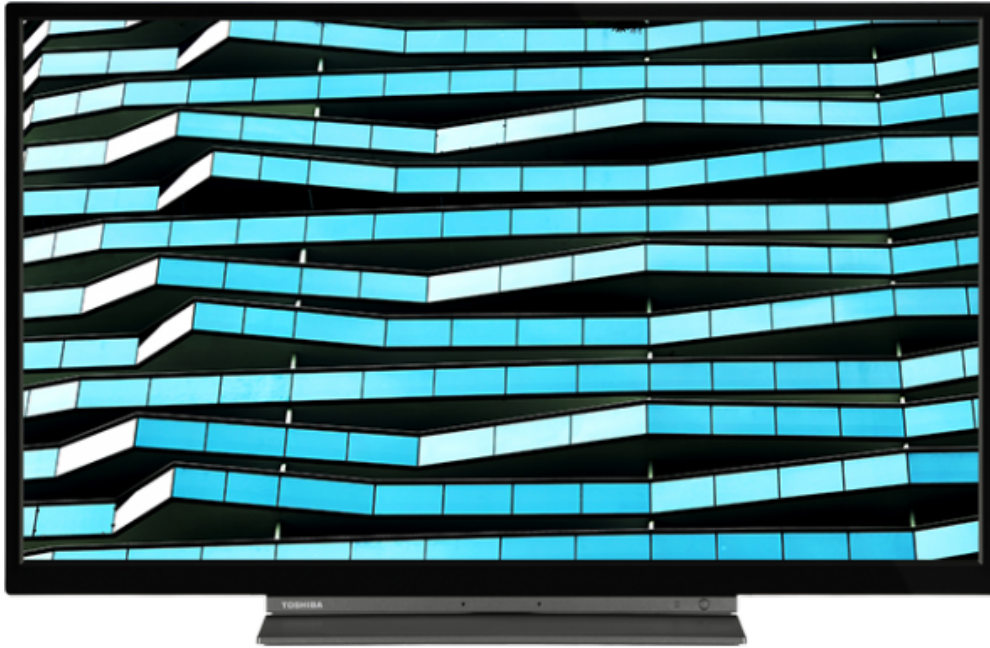

TOSHIBA

LK3C Series

43LK3C63DB

EAN: 5055862337370

alexapoweredbyamazon | built-in

SECURE
SMART TV

NETFLIX

prime video

SCREEN SHARE

HDR 10

dts HD

Dolby Audio

1080p FULL HD

Discover picture perfect on-screen imagery with a Toshiba Full HD TV. With a 1080p screen resolution, you can enjoy pinpoint sharp clarity as well as incredible image detail and vibrancy of colour.

DISPLAY

Screen Size (inch / cm)	43" / 108cm
Panel Type	Direct Back Light (DLED)
Resolution	FHD (1920 x 1080)
Brightness	300

SOUND

Dolby Audio™	Yes
Audio Output Power (RMS)	2x8W
Speaker Type	Down Firing
Internal Subwoofer	No
DTS	Yes
Equalizer	5 band
Onkyo	No