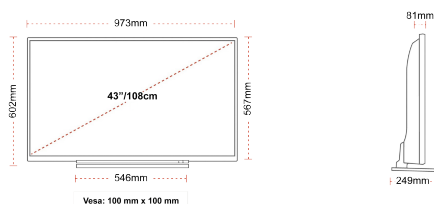

CONNECTIONS

SIZE

DISPLAY

Screen Size (inch / cm)	43" / 108cm
Panel Type	Direct Back Light (DLED)
Resolution	FHD (1920 x 1080)
Brightness	300

SOUND

Dolby Audio™	Yes
Audio Output Power (RMS)	2x8W
Speaker Type	Down Firing
Internal Subwoofer	No
Sound Modes	Music, Movie, Speech, Classic, Flat, User
DTS	No
Equalizer	5 band
Onkyo	No

MECHANICAL

Boxed dimensions (mm)	1085 x 154 x 710
Dimensions with stand (mm)	973 x 249 x 599
Dimensions without Stand (mm)	973 x 81 x 567
Gross Weight (kg)	14
Net Weight (kg)	10
VESA (Wall mount) WxH	100mm x 100mm
Screw Size	M4