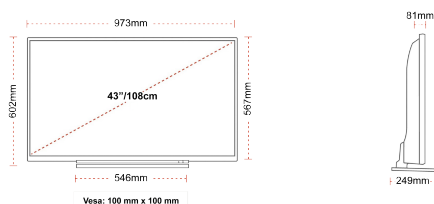

## SIZE

## DISPLAY

Screen Size (inch / cm)	43" / 108cm
Panel Type	Direct Back Light (DLED)
Resolution	FHD (1920 x 1080)
Brightness	300

## MECHANICAL

Boxed dimensions (mm)	1085 x 154 x 710
Dimensions with stand (mm)	973 x 249 x 599
Dimensions without Stand (mm)	973 x 81 x 567
Gross Weight (kg)	14
Net Weight (kg)	10
VESA (Wall mount) WxH	100mm x 100mm
Screw Size	M4